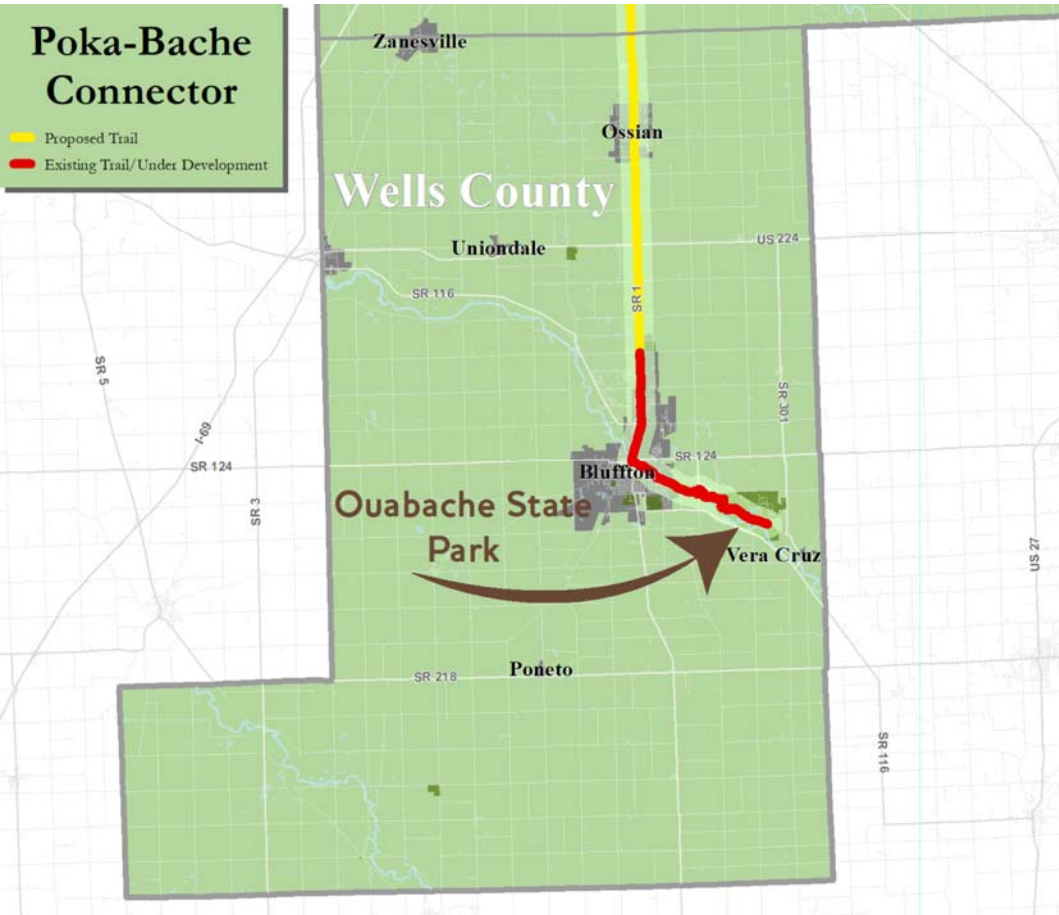

Poka-Bache Connector

- Proposed Trail
- Existing Trail/Under Development

Poka-Bache Connector Wells Co

- 17.5 miles in Wells Co
 - This is 22% of the entire regional trail
 - 7.3 miles currently exist in Wells Co (42%)
 - 1 additional mile is currently under development (once completed, 47% will be existing)
- 2020 Census
 - Wells Co population
 - 28,180
 - Wells Co Population within 1 mi of the Poka-Bache
 - 15,609 (55%)
- 2015 Employment
 - Wells Co Employment
 - 11,741
 - Employment within 1 mi of the Poka-Bache
 - 7,212 (61%)