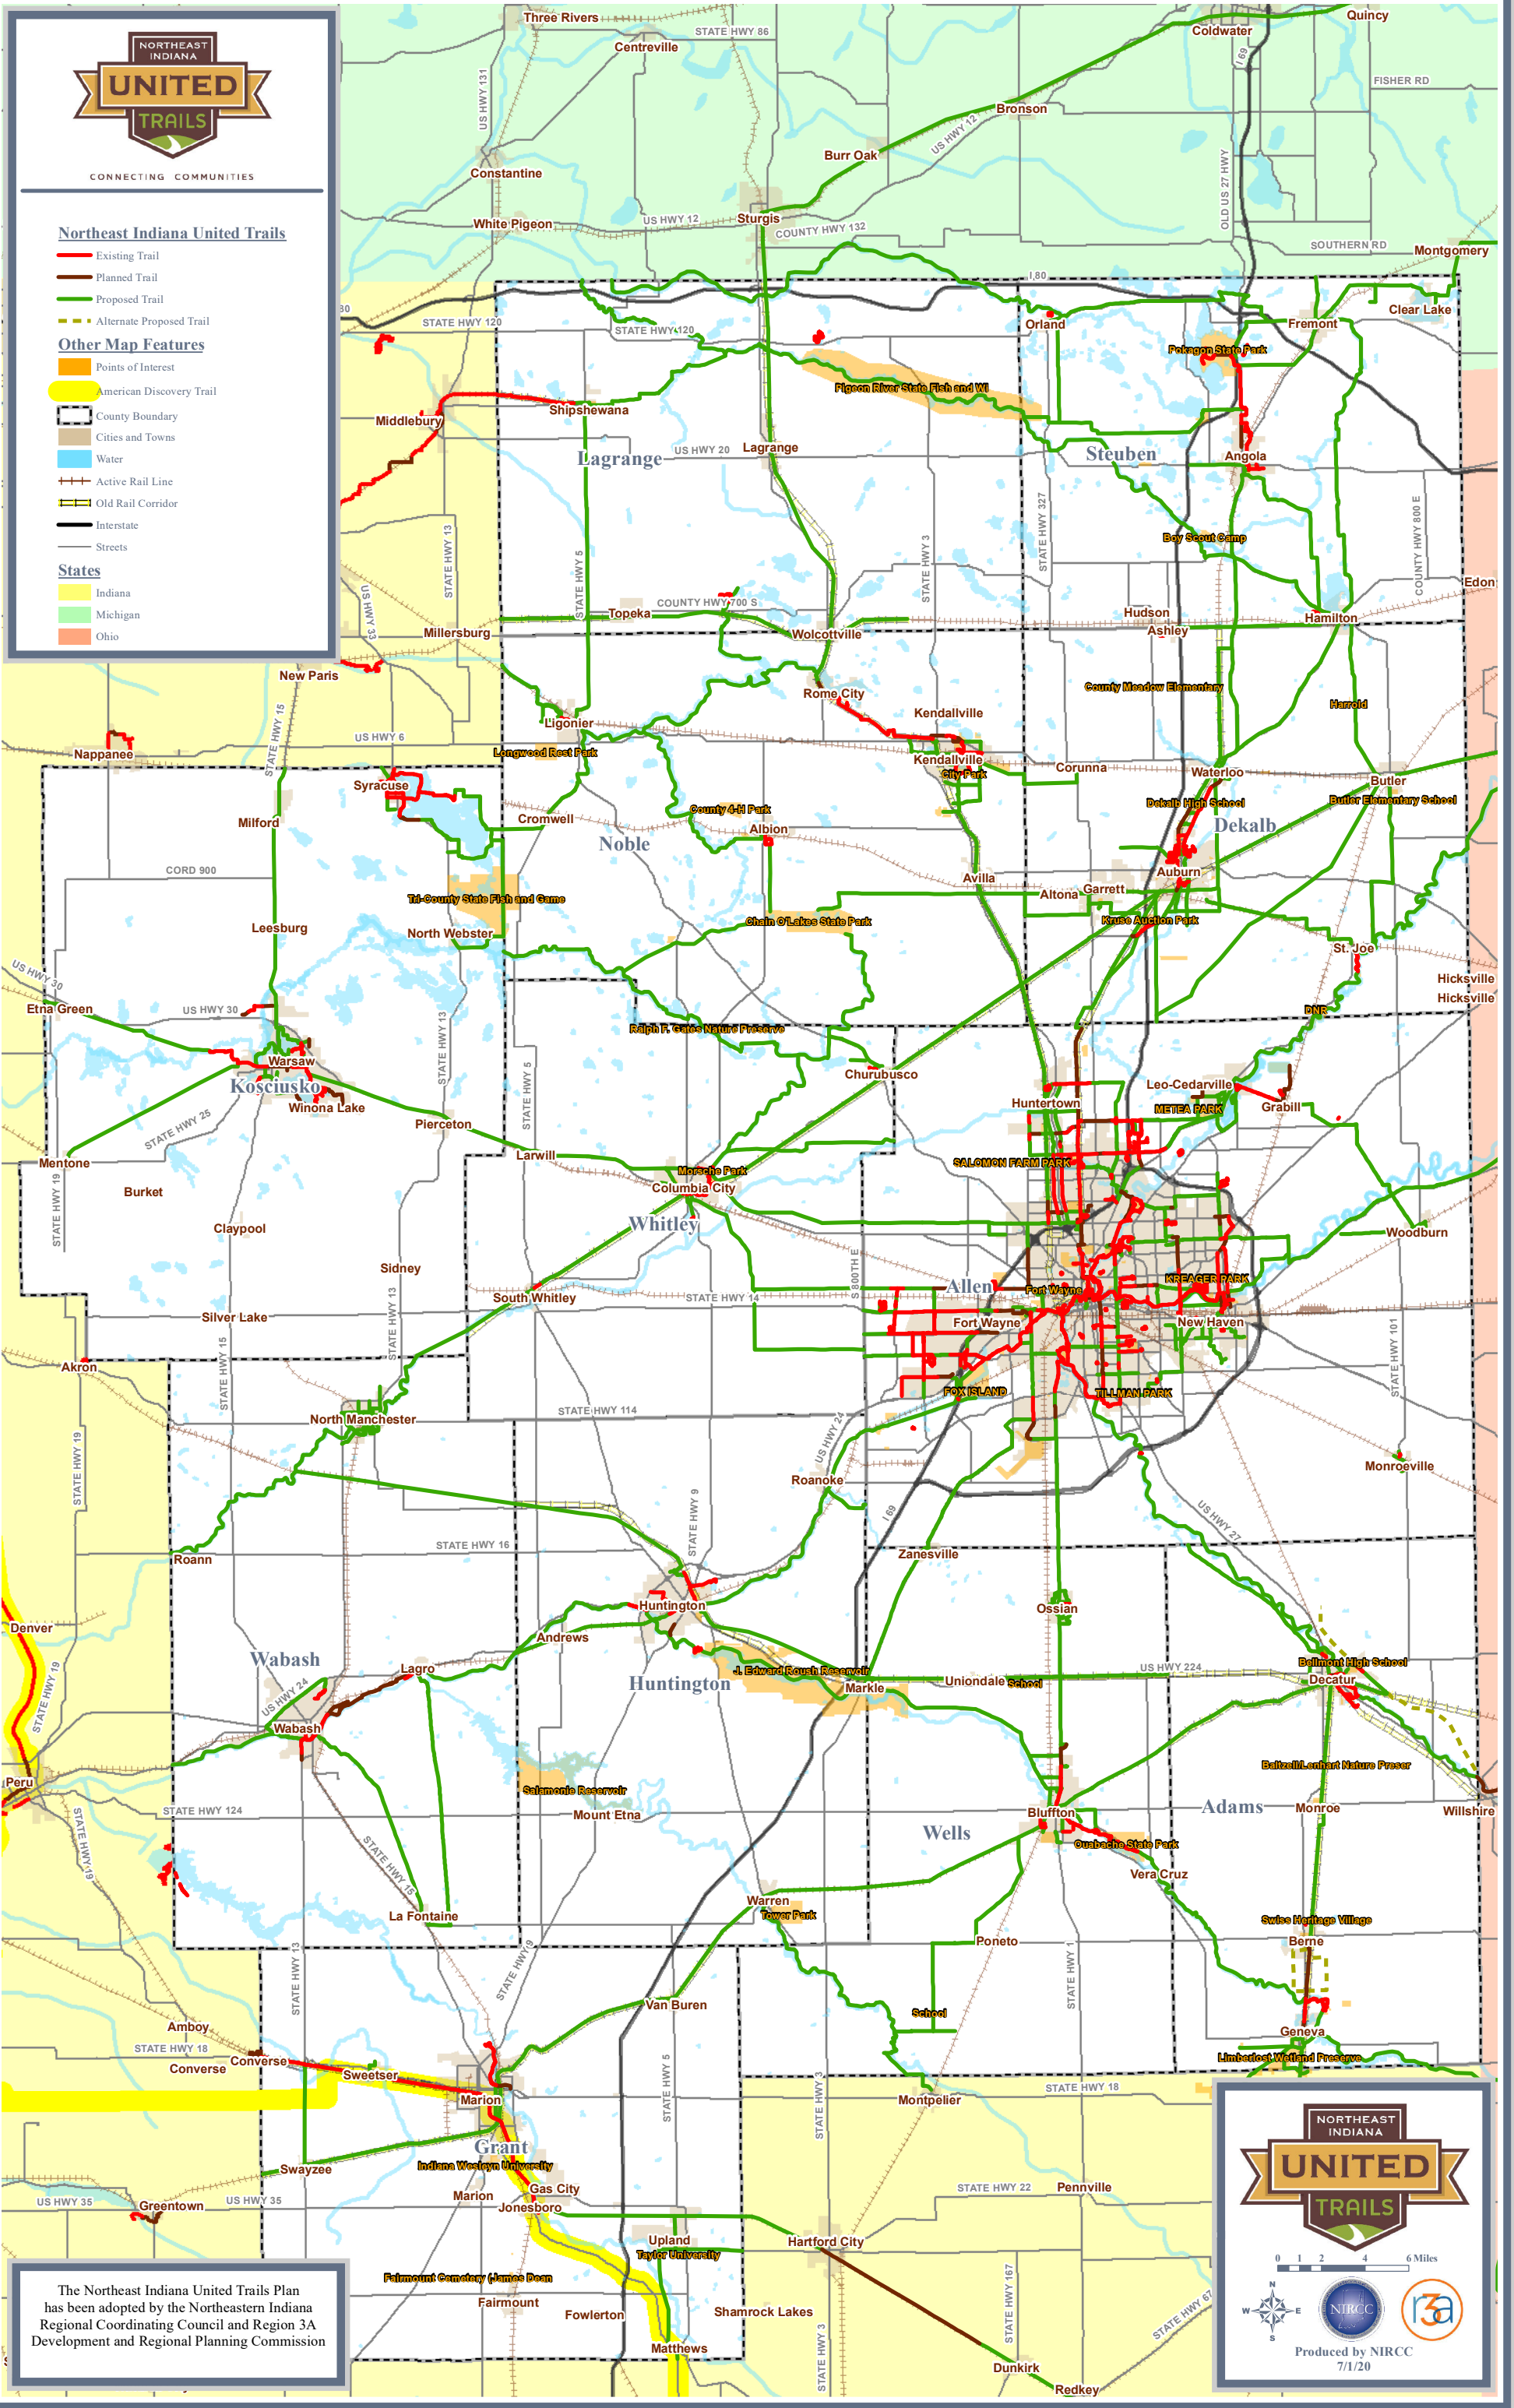

CONNECTING COMMUNITIES

Northeast Indiana United Trails

- Existing Trail
- Planned Trail
- Proposed Trail
- Alternate Proposed Trail

Other Map Features

- Points of Interest
- American Discovery Trail
- County Boundary
- Cities and Towns
- Water
- Active Rail Line
- Old Rail Corridor
- Interstate
- Streets

States

- Indiana
- Michigan
- Ohio

The Northeast Indiana United Trails Plan has been adopted by the Northeastern Indiana Regional Coordinating Council and Region 3A Development and Regional Planning Commission