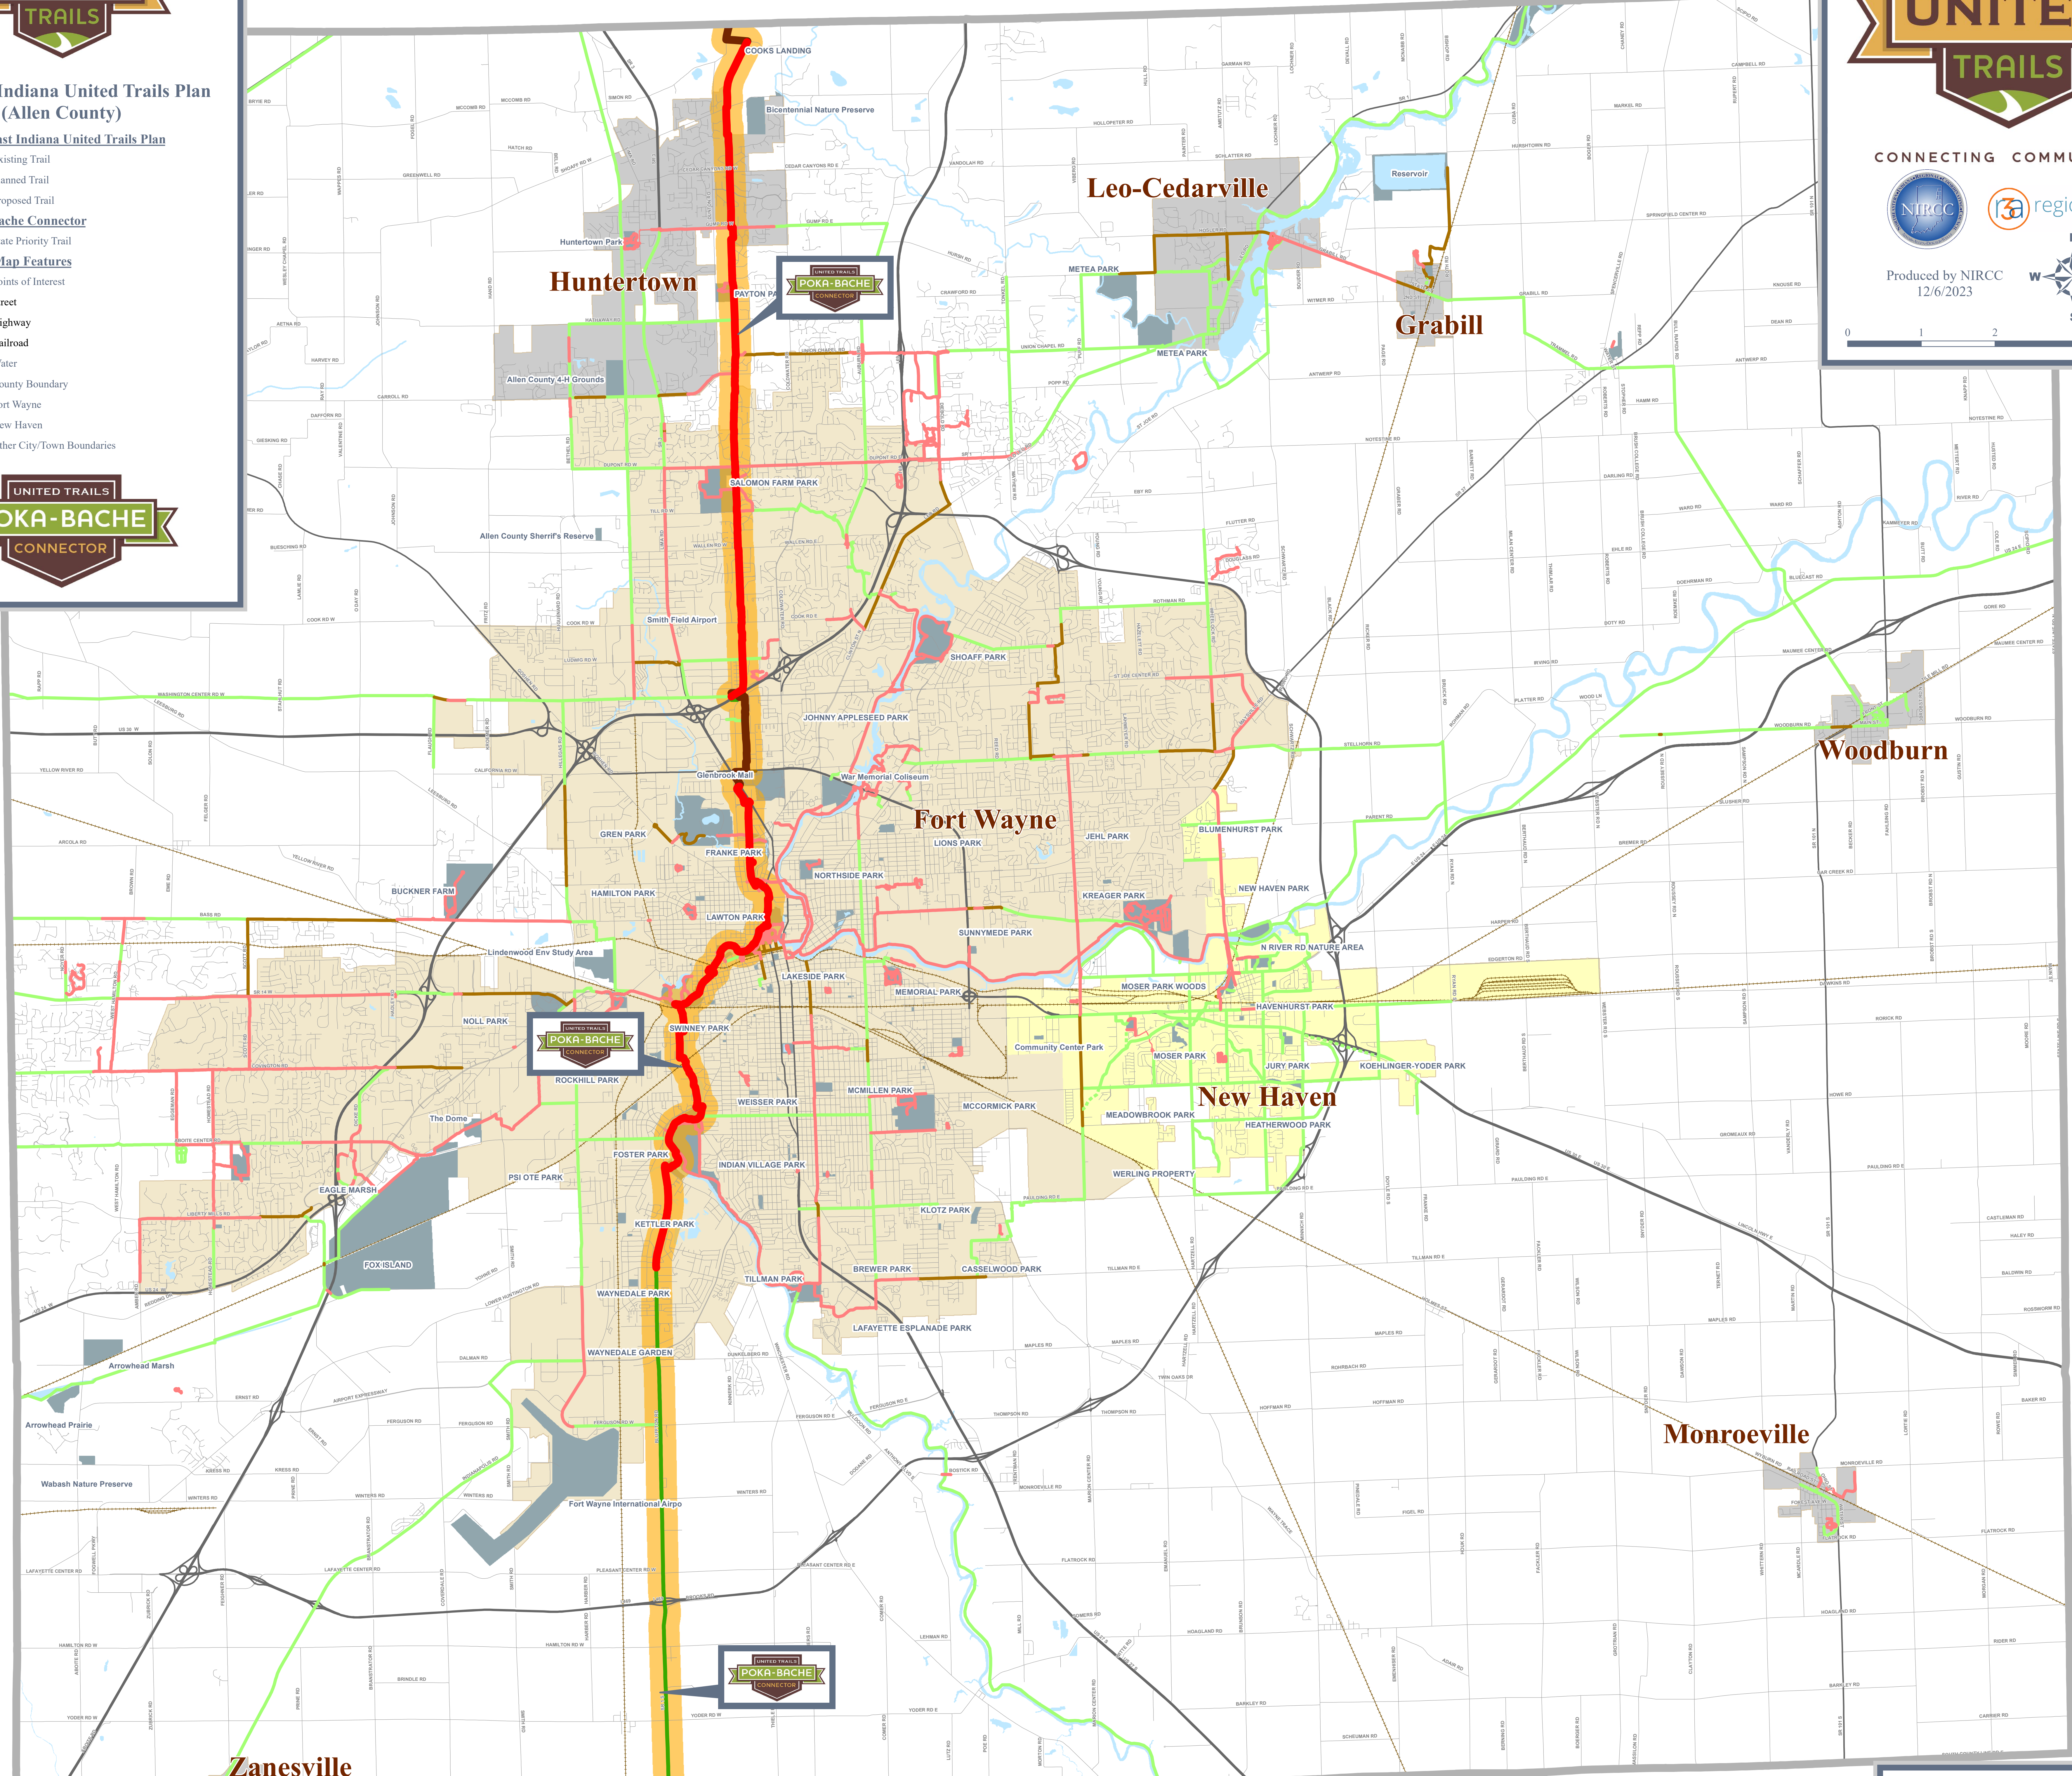

Northeast Indiana United Trails Plan (Allen County)

Northeast Indiana United Trails Plan

- Existing Trail
- Planned Trail
- Proposed Trail
- Poka-Bache Connector**
- State Priority Trail
- Other Map Features**
- Points of Interest
- Street
- Highway
- Railroad
- Water
- County Boundary
- Fort Wayne
- New Haven
- Other City/Town Boundaries

CONNECTING COMMUNITIES

Produced by NIRCC 12/6/2023

0 1 2 4 Miles

The Northeast Indiana United Trails Plan has been adopted by the Northeastern Indiana Regional Coordinating Council and Region 3A Development and Regional Planning Commission