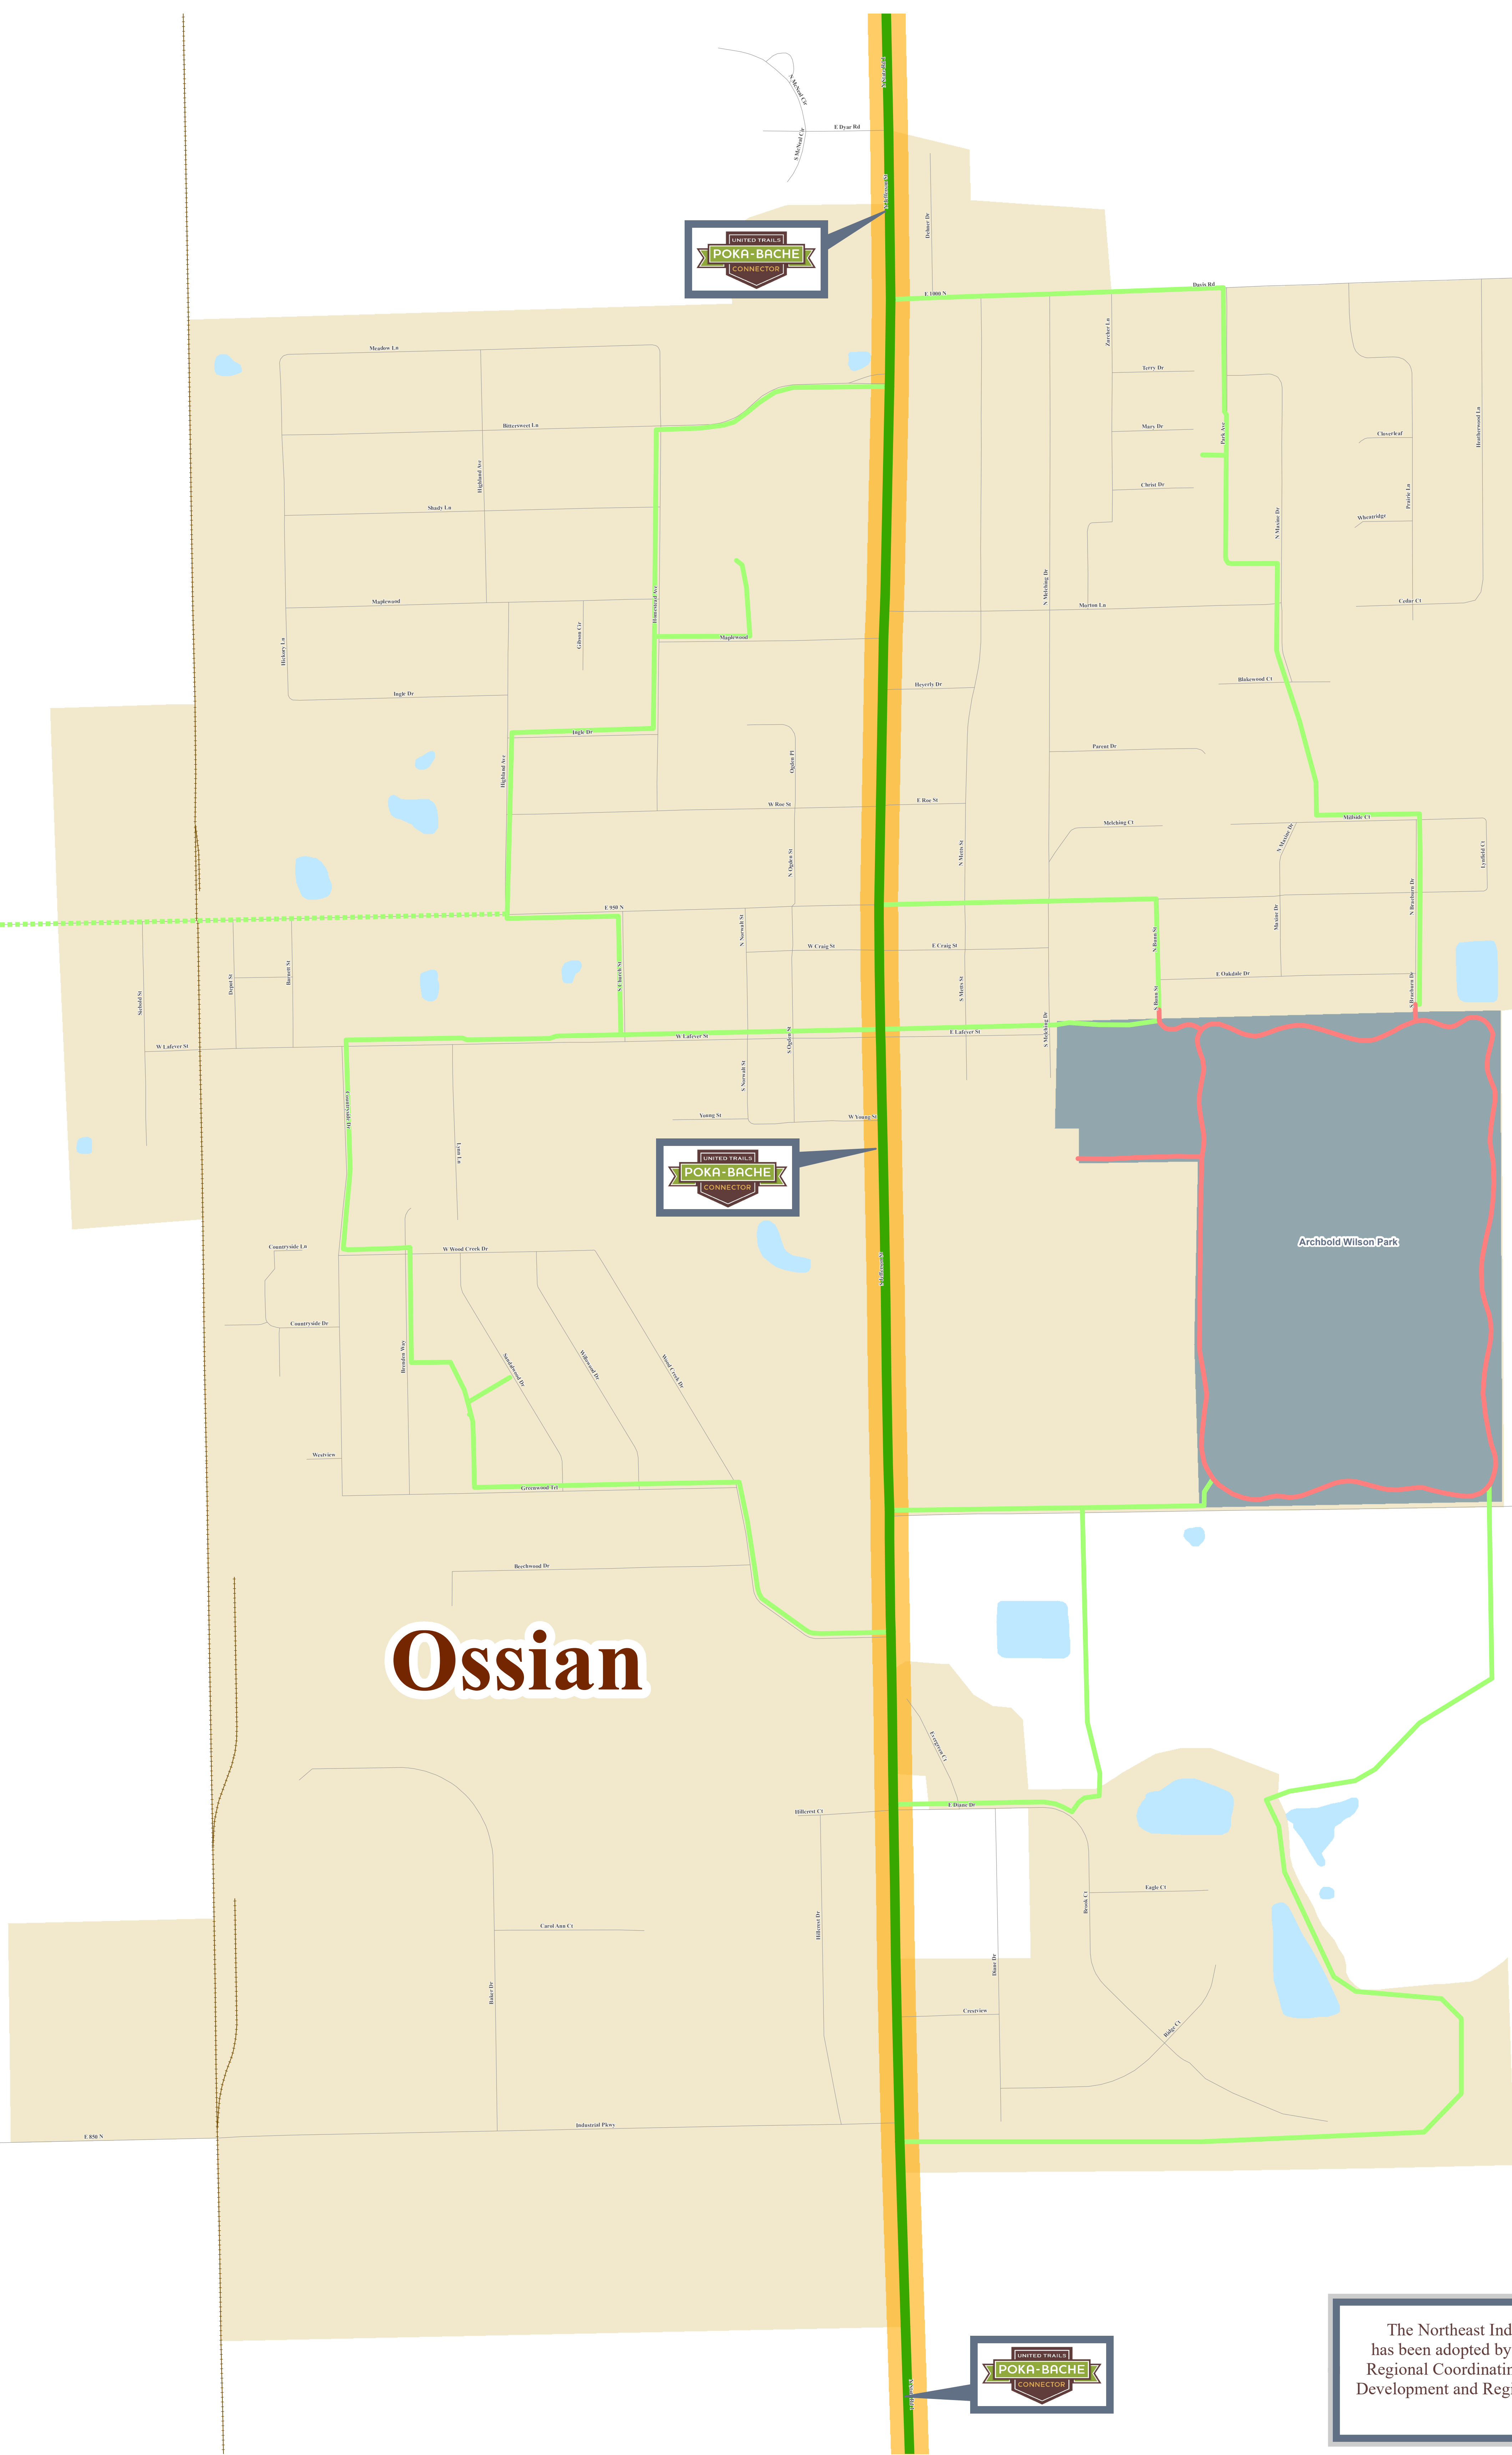

Northeast Indiana United Trails Plan (Ossian)

Northeast Indiana United Trails Plan

- Existing Trail
- Planned Trail
- Proposed Trail

Poka-Bache Connector

- State Priority Trail

Other Map Features

- Points of Interest
- Street
- Highway
- Railroad
- Water
- Incorporated Areas
- County Boundary

The Northeast Indiana United Trails Plan has been adopted by the Northeastern Indiana Regional Coordinating Council and Region 3A Development and Regional Planning Commission

CONNECTING COMMUNITIES

Produced by NIRCC 12/8/2022