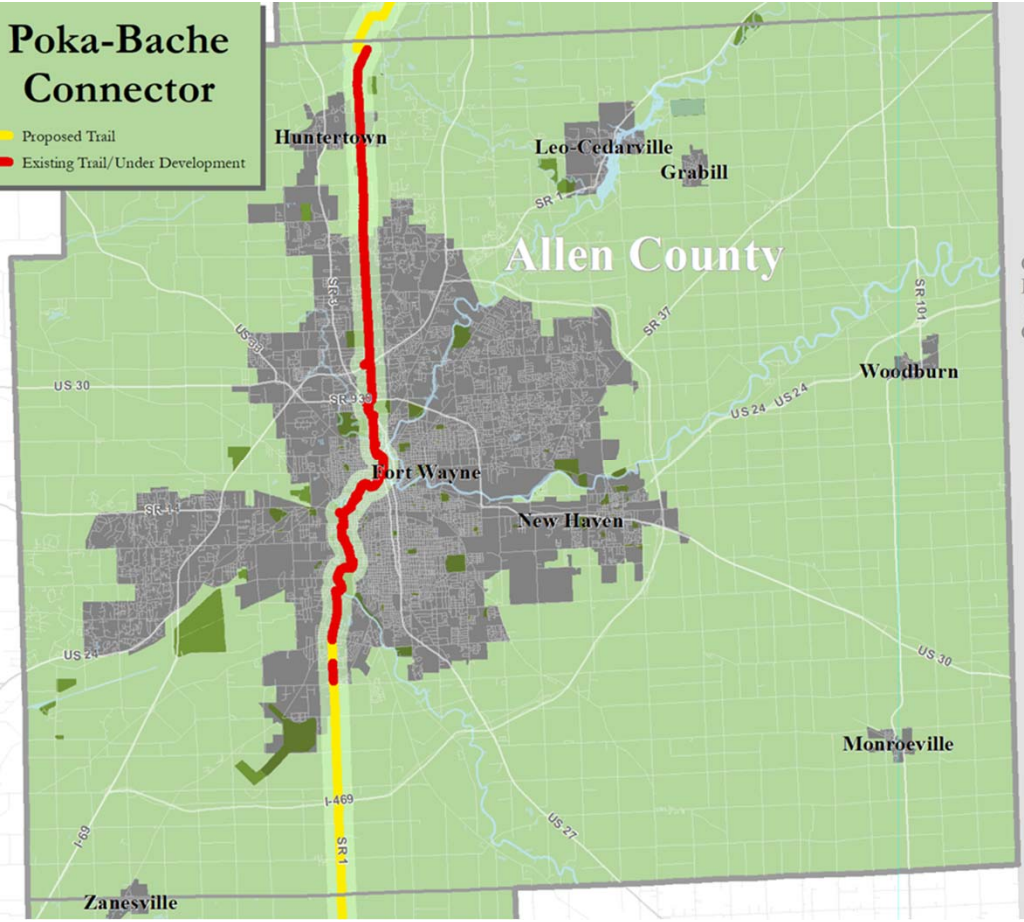

Poka-Bache Connector

- Proposed Trail
- Existing Trail/Under Development

O
H
I
O

Poka-Bache Connector Allen Co

- 27.4 miles in Allen Co
 - This is 34% of the entire regional trail
 - 13.7 miles currently exist in Allen Co (50%)
 - 6.5 additional miles are currently under development (once completed, 74% will be existing)
- 2020 Census
 - Allen Co population
 - 385,410
 - Allen Co Population within 1 mi of the Poka-Bache
 - 86,645 (23%)
- 2015 Employment
 - Allen Co Employment
 - 197,361
 - Employment within 1 mi of the Poka-Bache
 - 69,477 (35%)