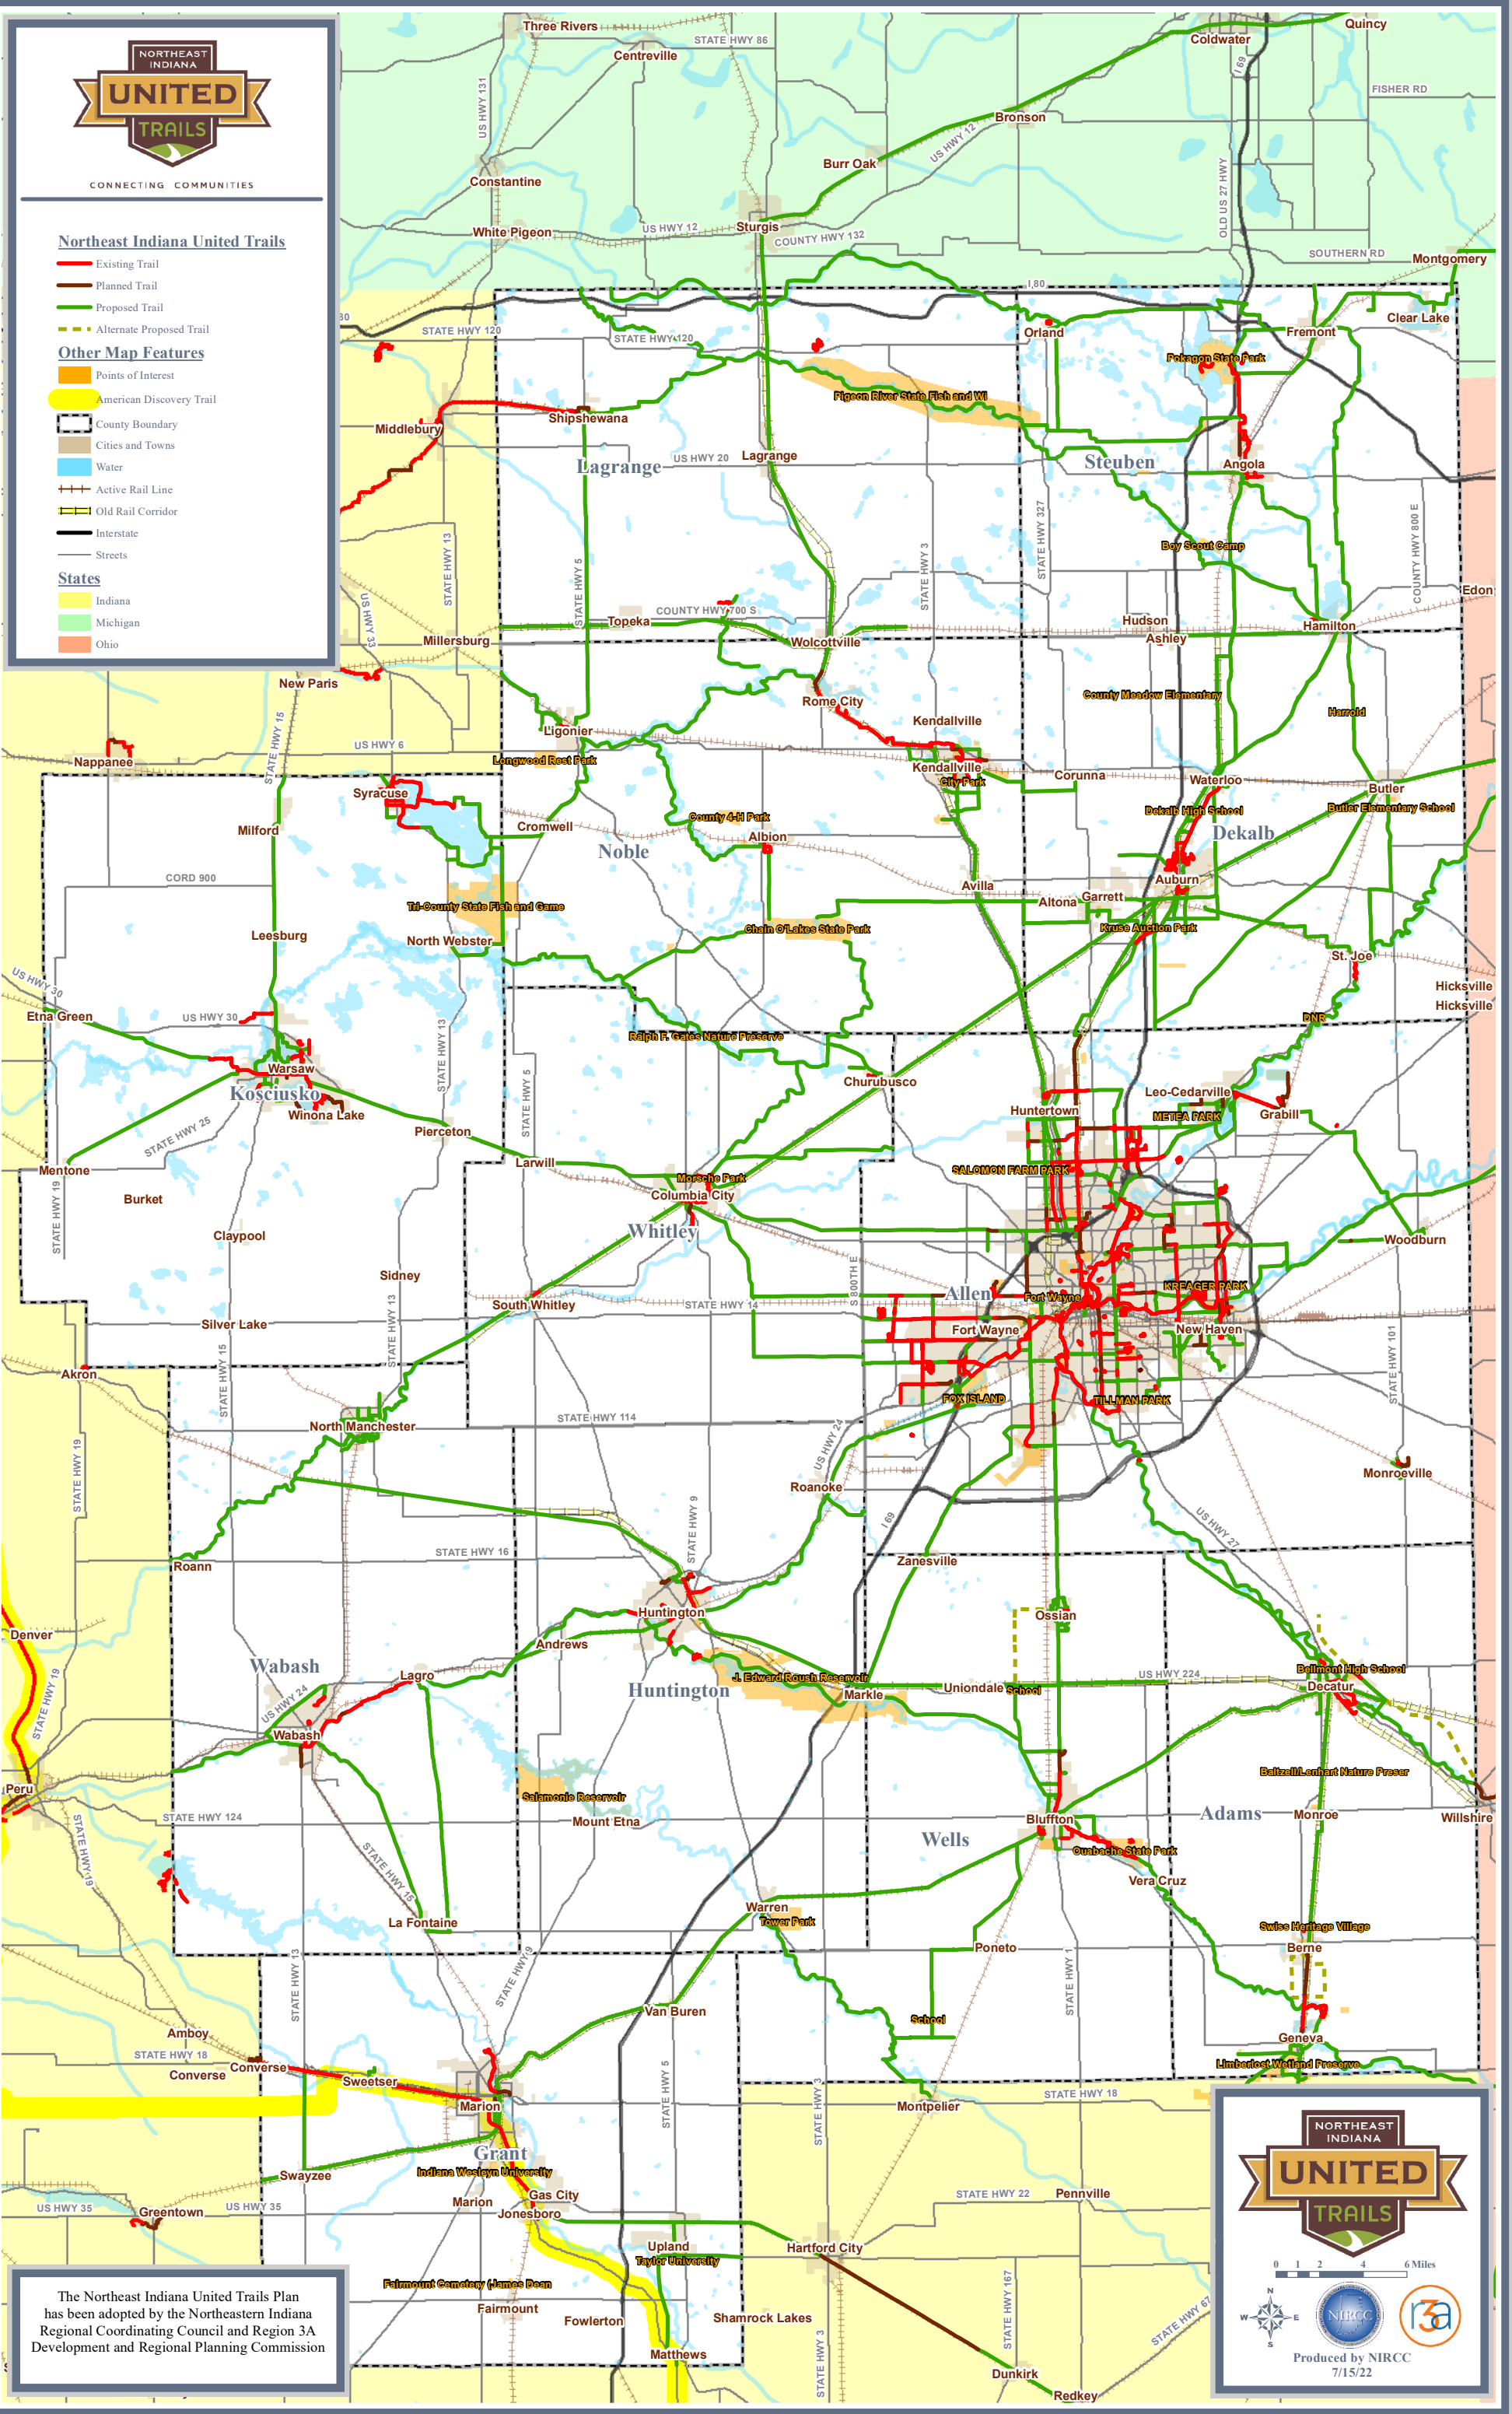

CONNECTING COMMUNITIES

Northeast Indiana United Trails

- Existing Trail
- Planned Trail
- Proposed Trail
- Alternate Proposed Trail

Other Map Features

- Points of Interest
- American Discovery Trail
- County Boundary
- Cities and Towns
- Water
- Active Rail Line
- Old Rail Corridor
- Interstate
- Streets

States

- Indiana
- Michigan
- Ohio

The Northeast Indiana United Trails Plan has been adopted by the Northeastern Indiana Regional Coordinating Council and Region 3A Development and Regional Planning Commission

0 1 2 4 6 Miles

Produced by NIRCC
7/15/22