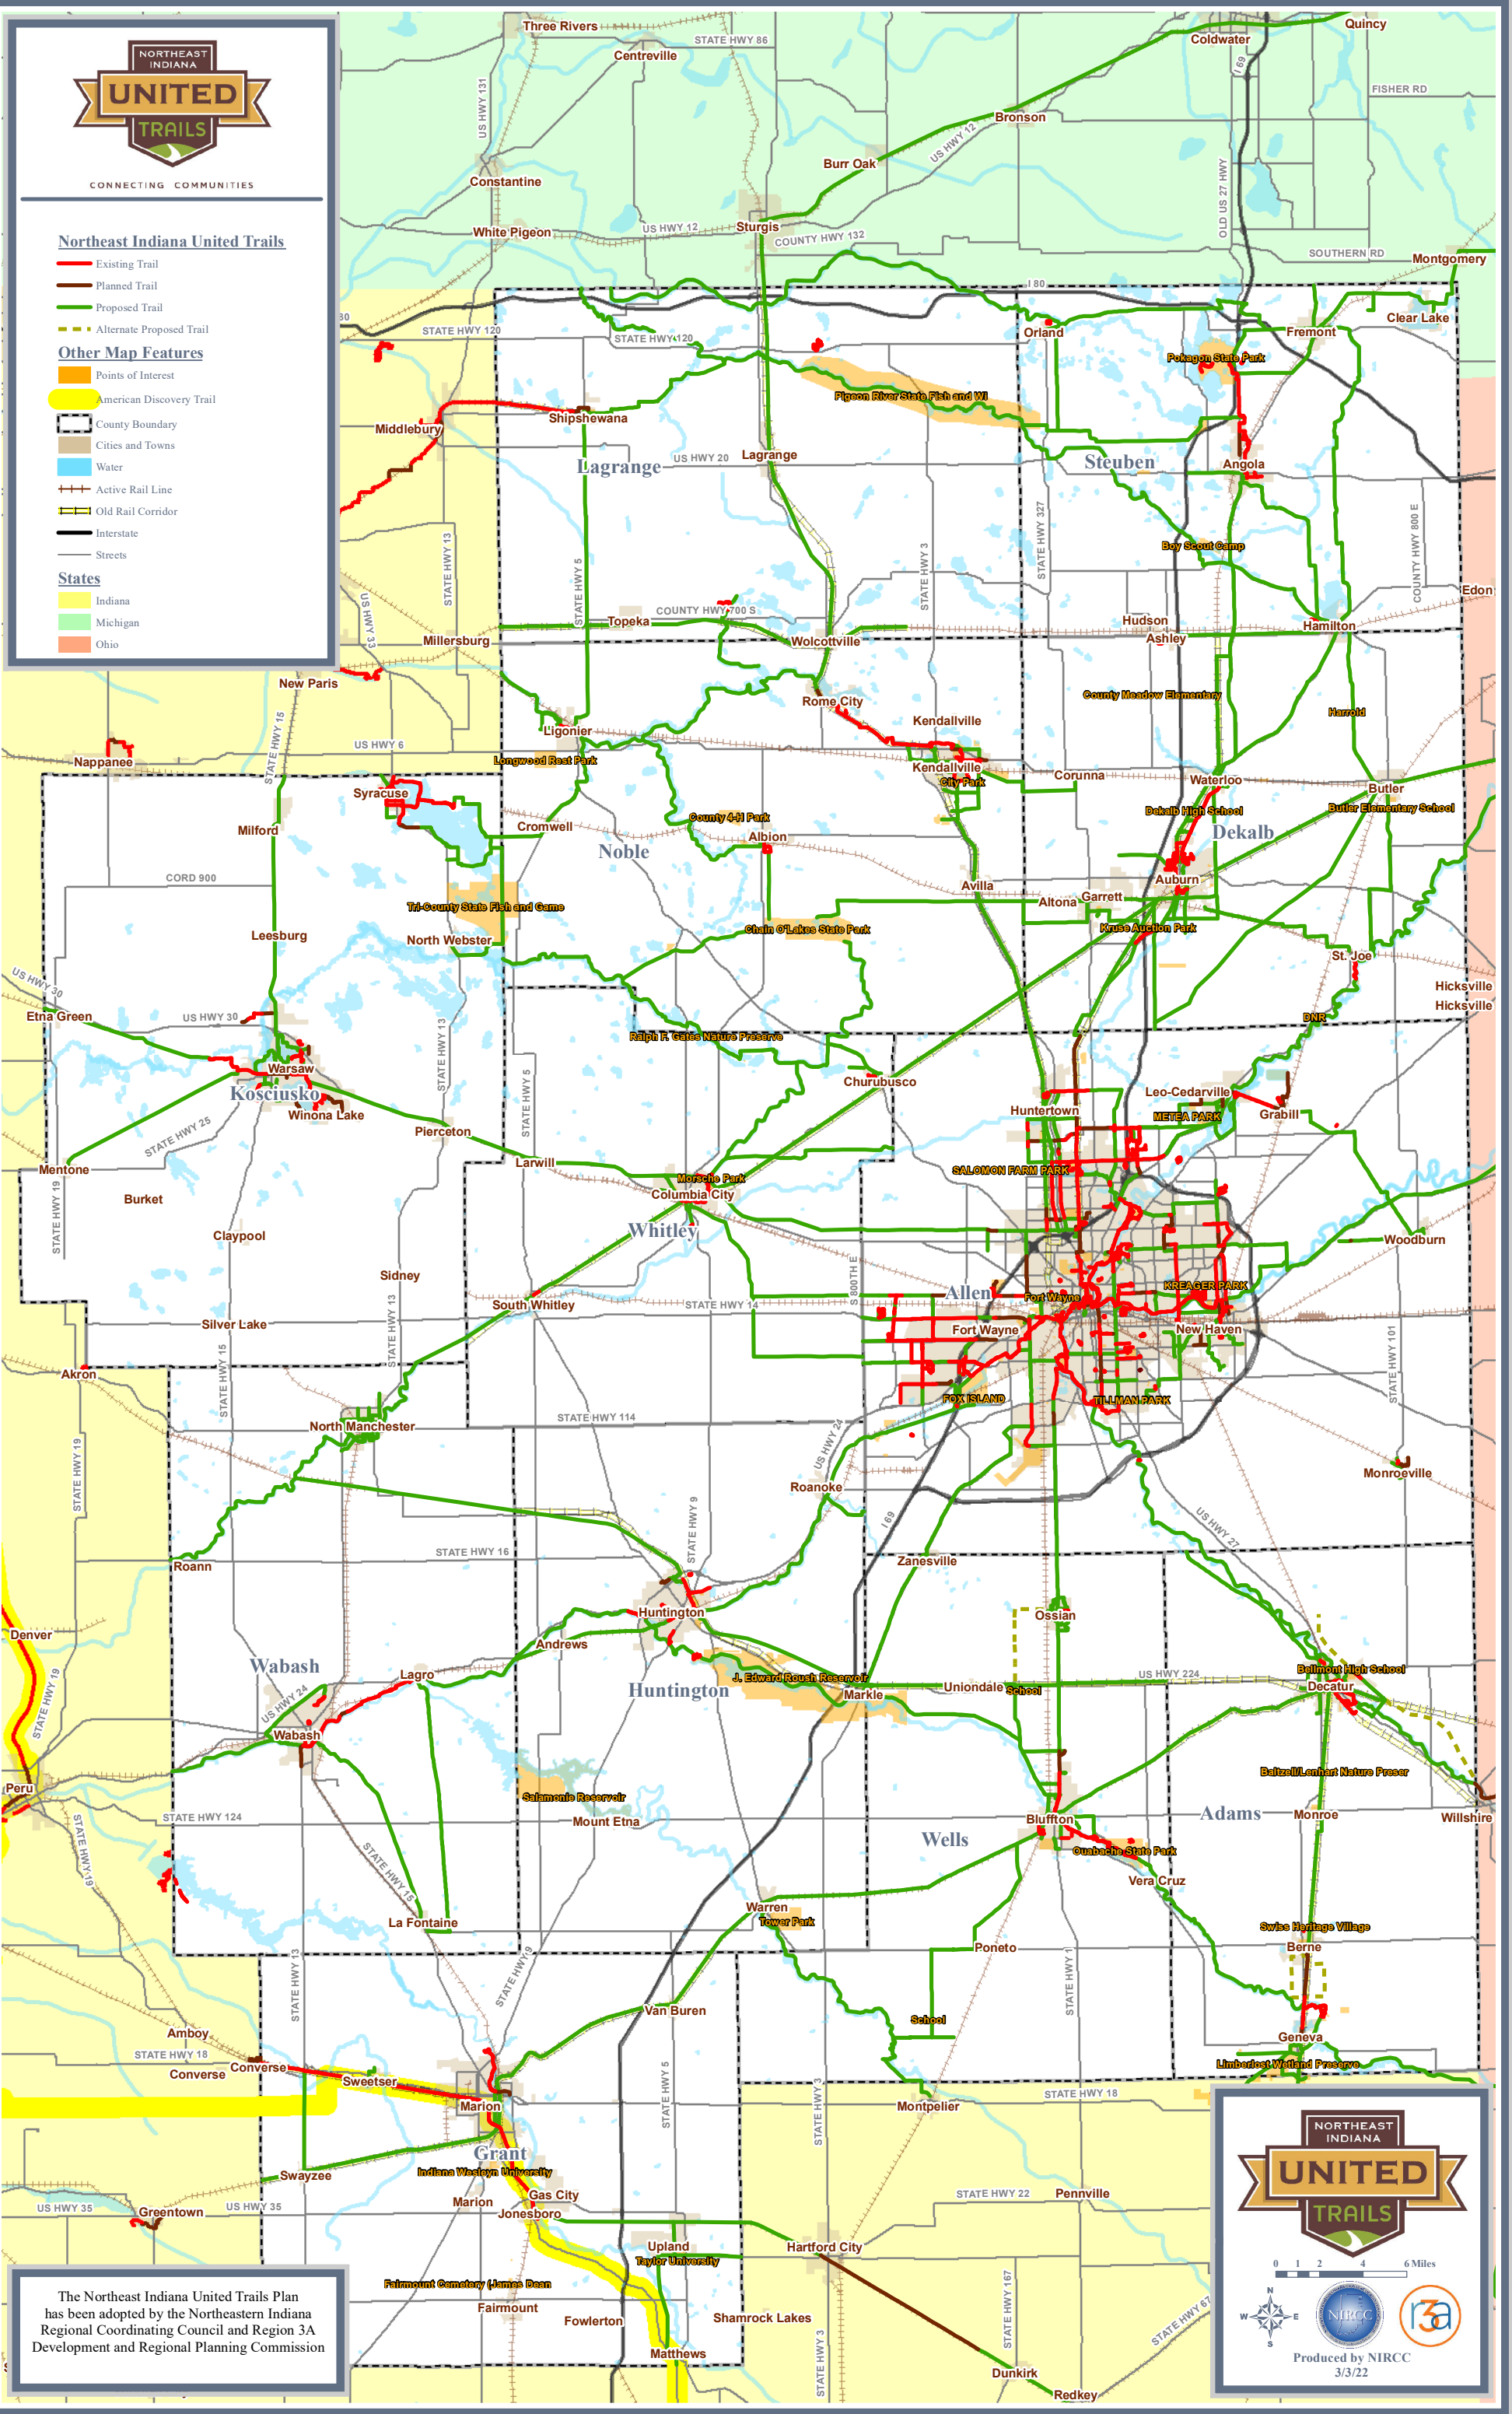

Northeast Indiana United Trails

- Existing Trail
- Planned Trail
- Proposed Trail
- Alternate Proposed Trail

Other Map Features

- Points of Interest
- American Discovery Trail
- County Boundary
- Cities and Towns
- Water
- Active Rail Line
- Old Rail Corridor
- Interstate
- Streets

States

- Indiana
- Michigan
- Ohio

The Northeast Indiana United Trails Plan has been adopted by the Northeastern Indiana Regional Coordinating Council and Region 3A Development and Regional Planning Commission