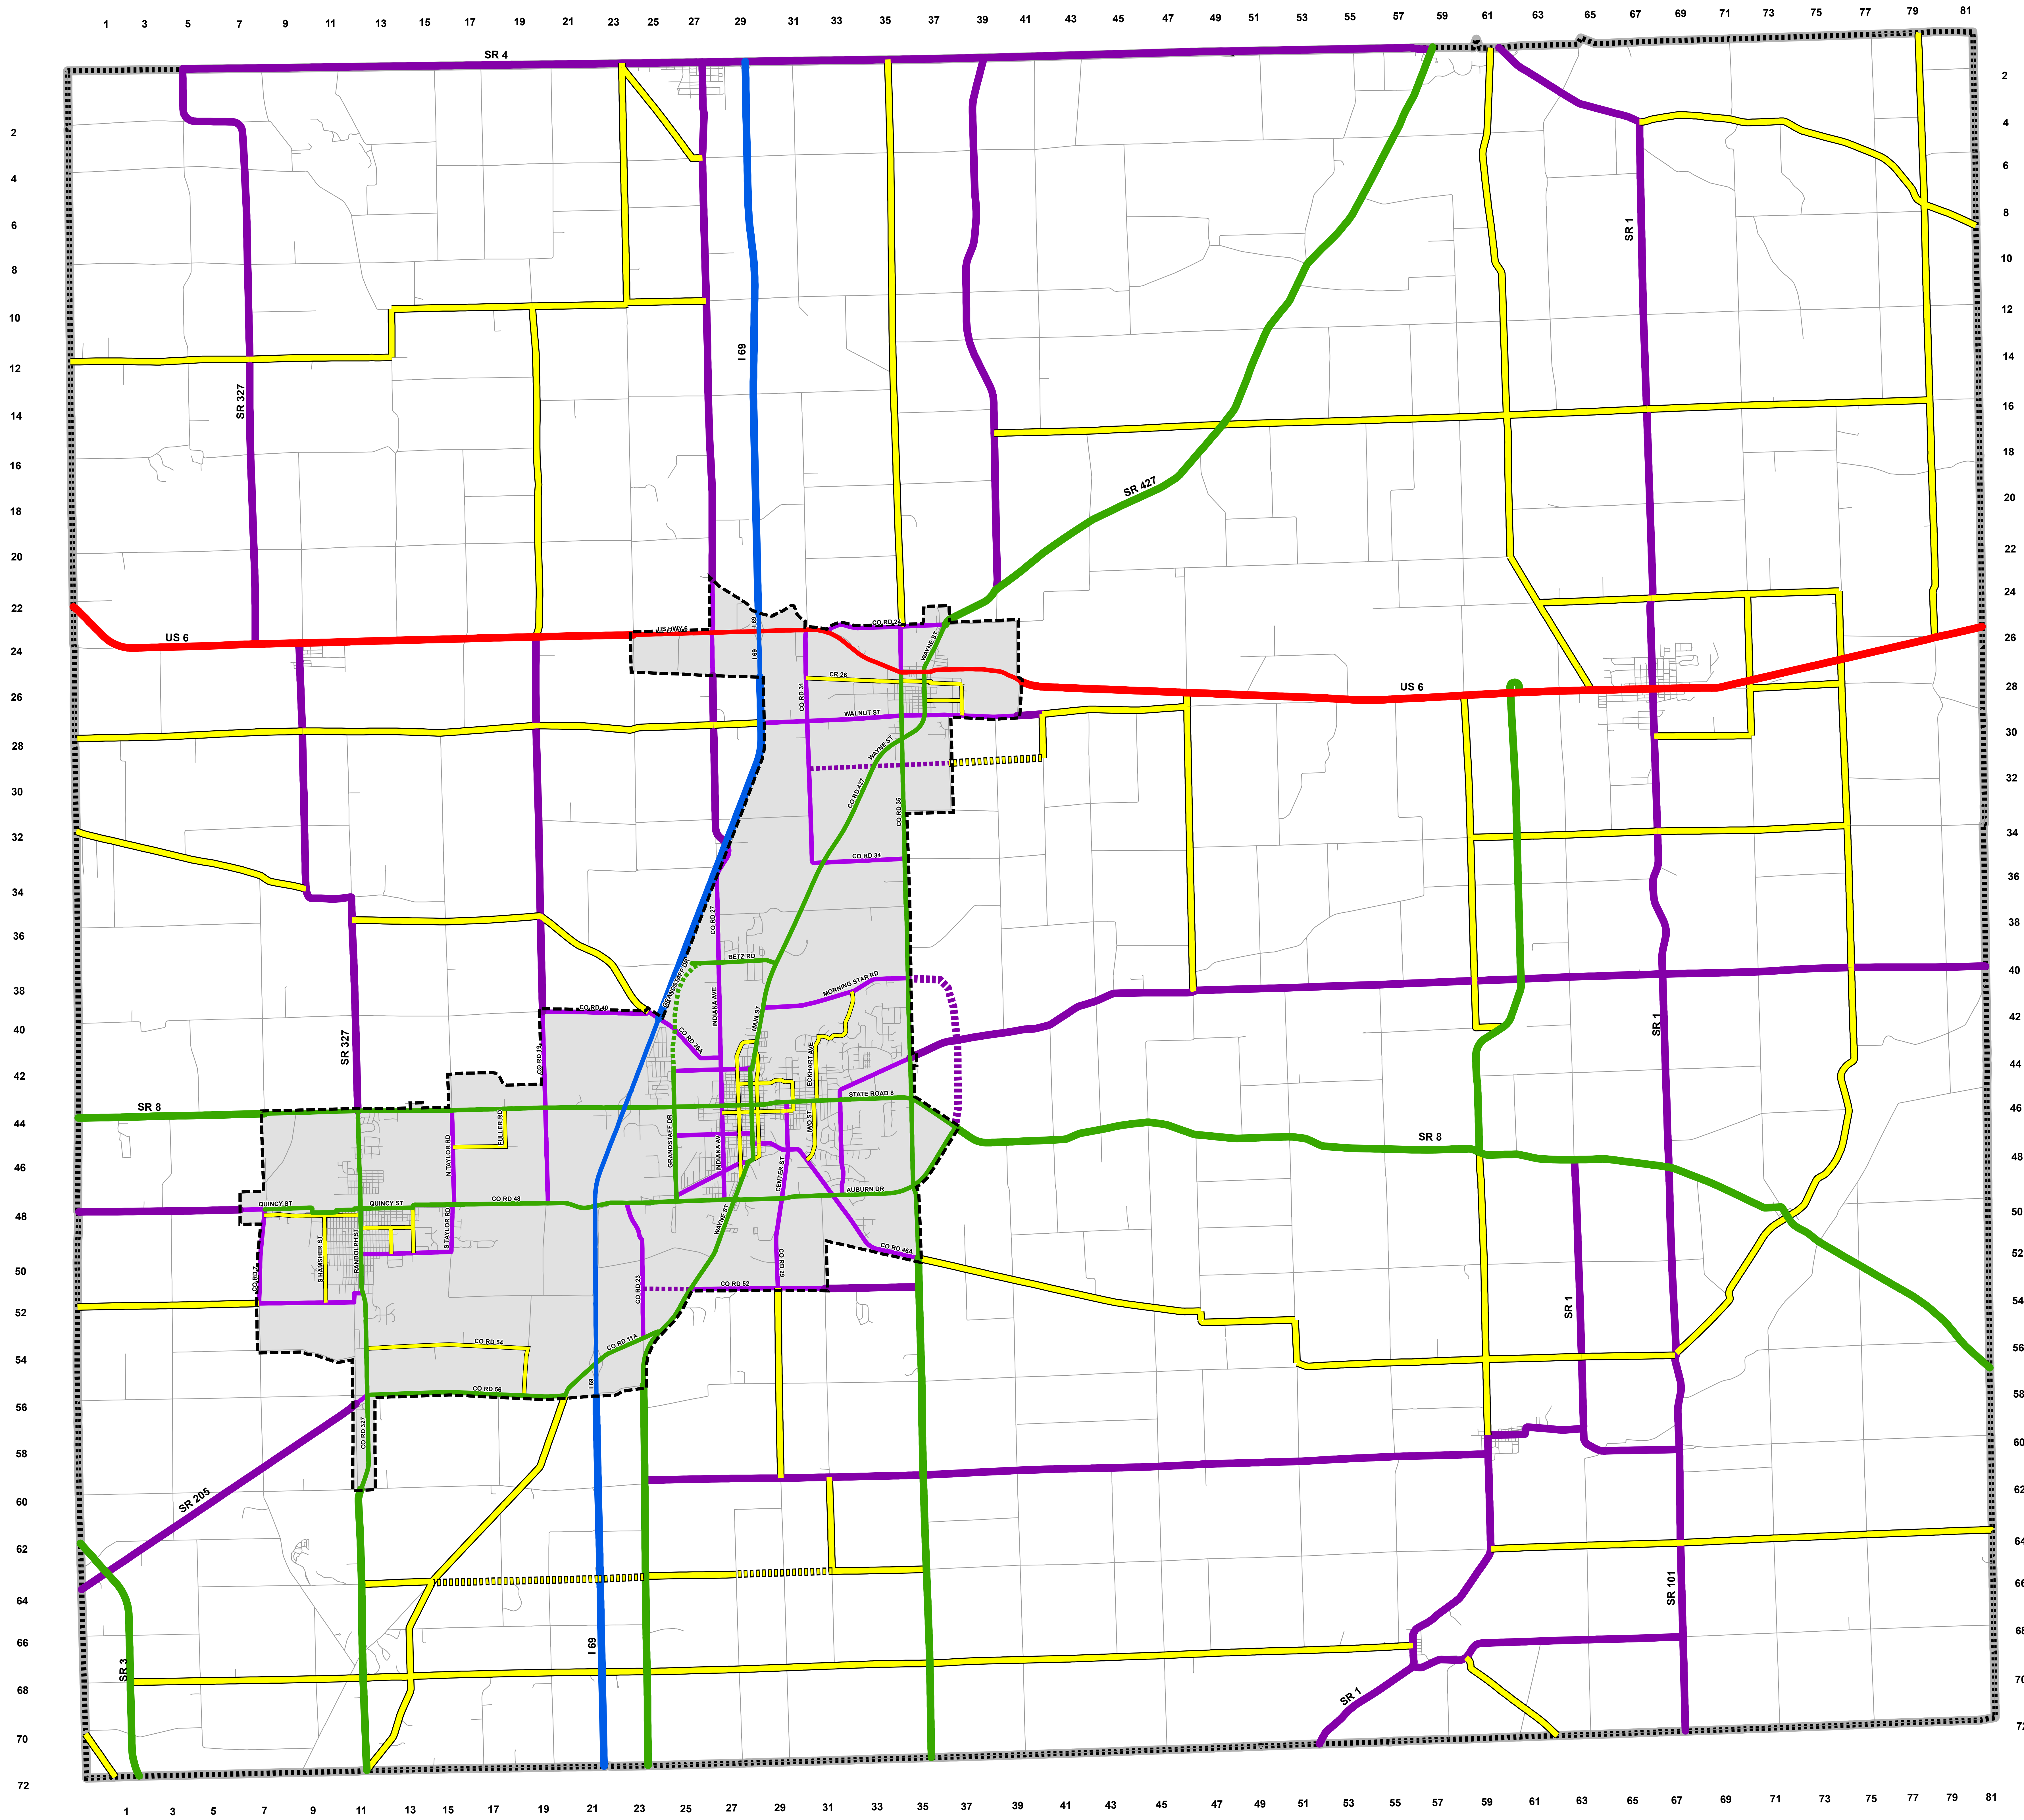

FUNCTIONAL CLASSIFICATION SYSTEM FOR DEKALB COUNTY, IN

URBAN FUNCTION CLASSIFICATION

- URBAN INTERSTATE
- URBAN OTHER PRINCIPAL ARTERIAL
- URBAN MINOR ARTERIAL
- URBAN MAJOR COLLECTOR
- URBAN MINOR COLLECTOR
- - - PROPOSED URBAN MINOR ARTERIAL
- - - PROPOSED URBAN COLLECTOR

RURAL FUNCTION CLASSIFICATION

- RURAL INTERSTATE
- RURAL OTHER PRINCIPAL ARTERIAL
- RURAL MINOR ARTERIAL
- RURAL MAJOR COLLECTOR
- RURAL MINOR COLLECTOR
- - - PROPOSED RURAL MAJOR COLLECTOR
- - - PROPOSED RURAL MINOR COLLECTOR

OTHER MAP FEATURES

- COUNTY BOUNDARY
- URBAN BOUNDARY

Produced by NIRCC
6/18

COUNTY ROADS