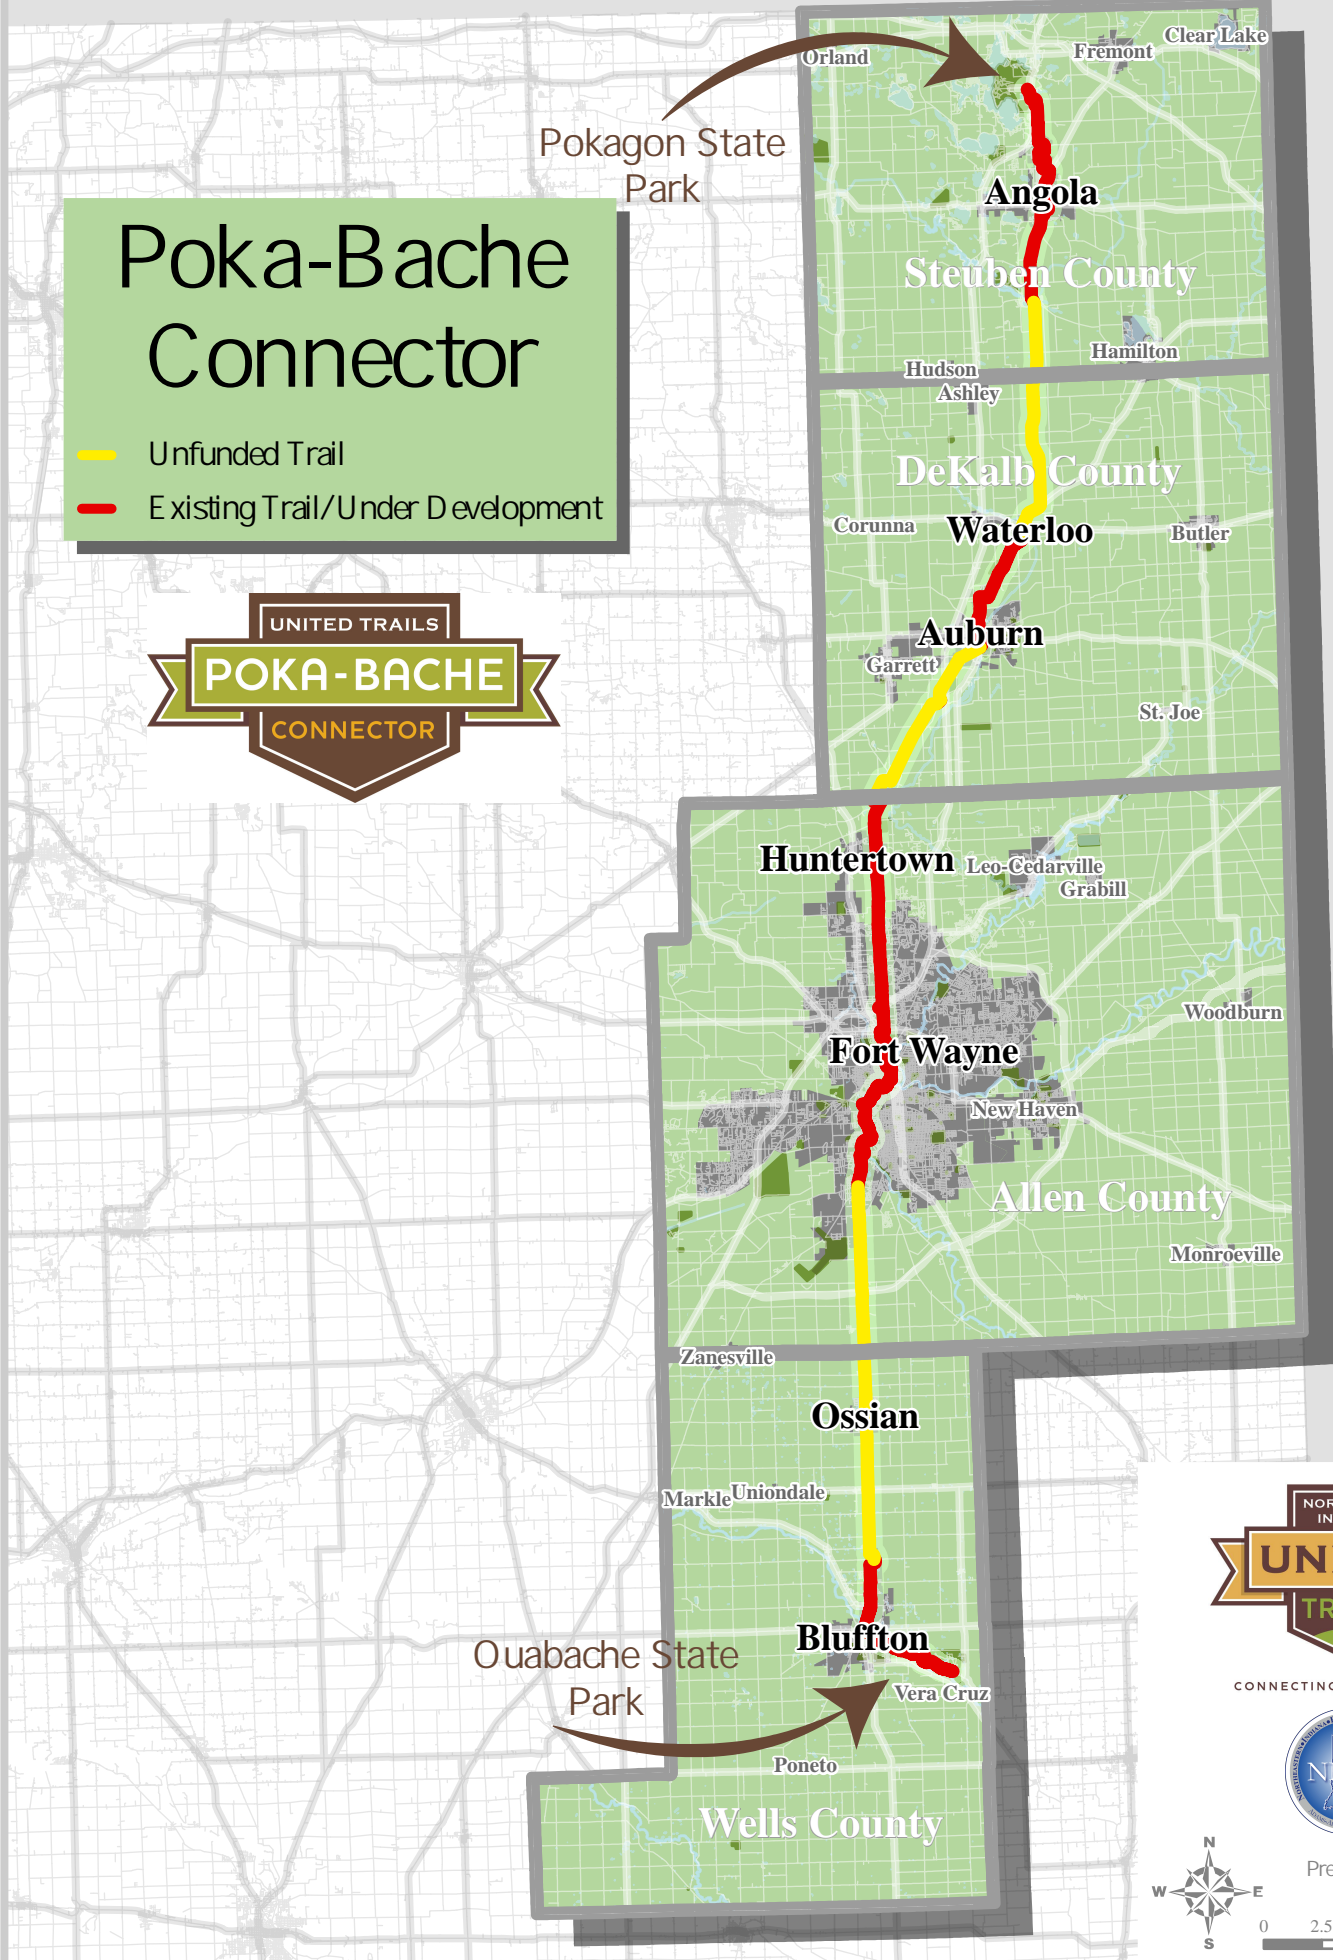

# Poka-Bache Connector

-  Unfunded Trail
-  Existing Trail/Under Development

CONNECTING COMMUNITIES

Prepared by NIRCC  
4/10/2024