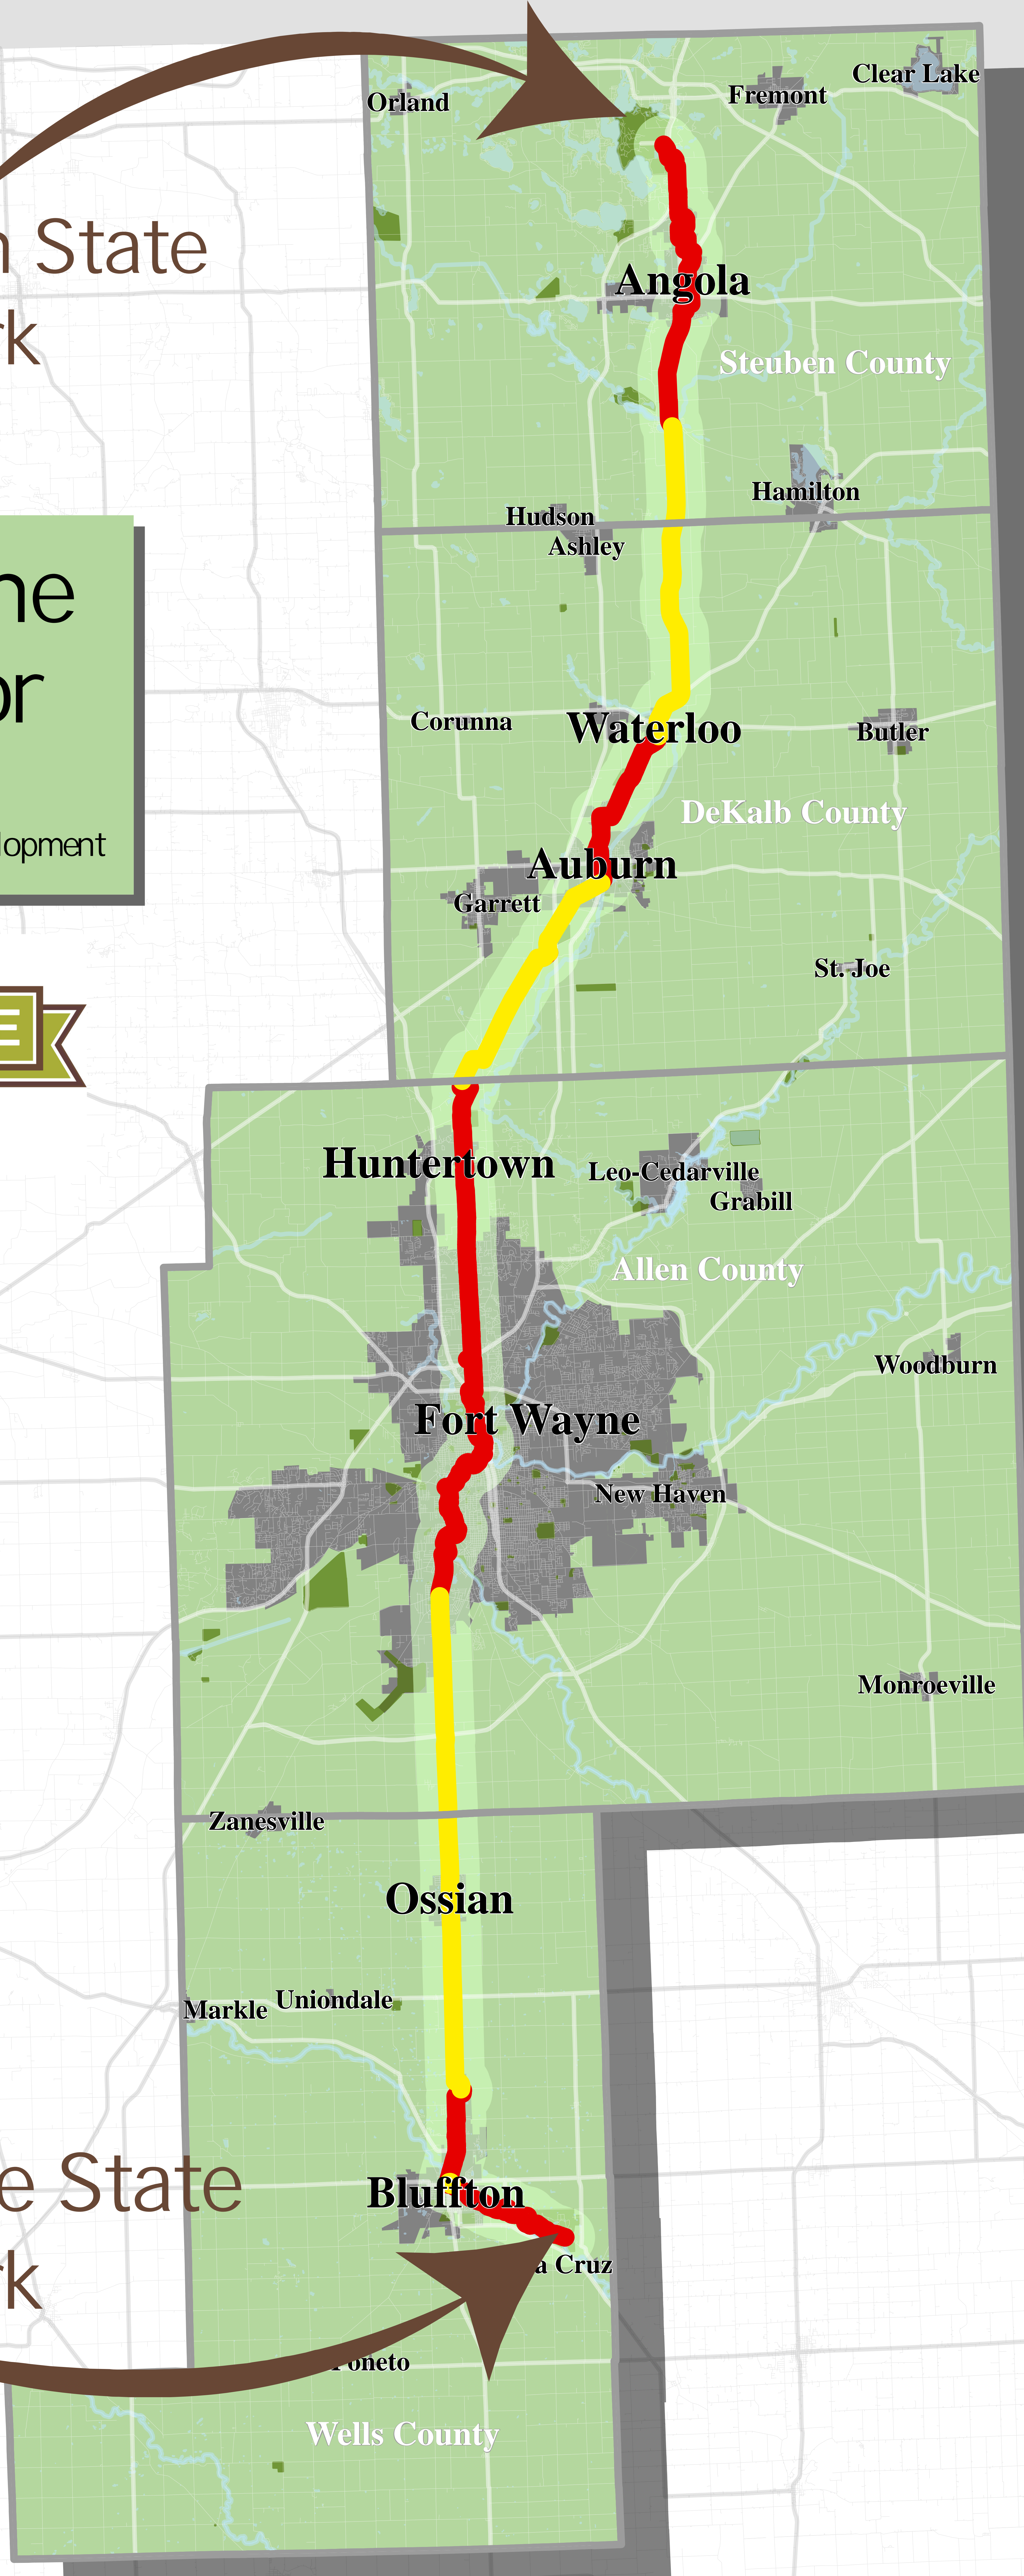

Pokagon State  
Park

Ouabache State  
Park

**Poka-Bache  
Connector**

- Proposed Trail
- Existing Trail/Under Development

CONNECTING COMMUNITIES

Prepared by NIRCC  
4/10/2024

0 1 2 4 Miles