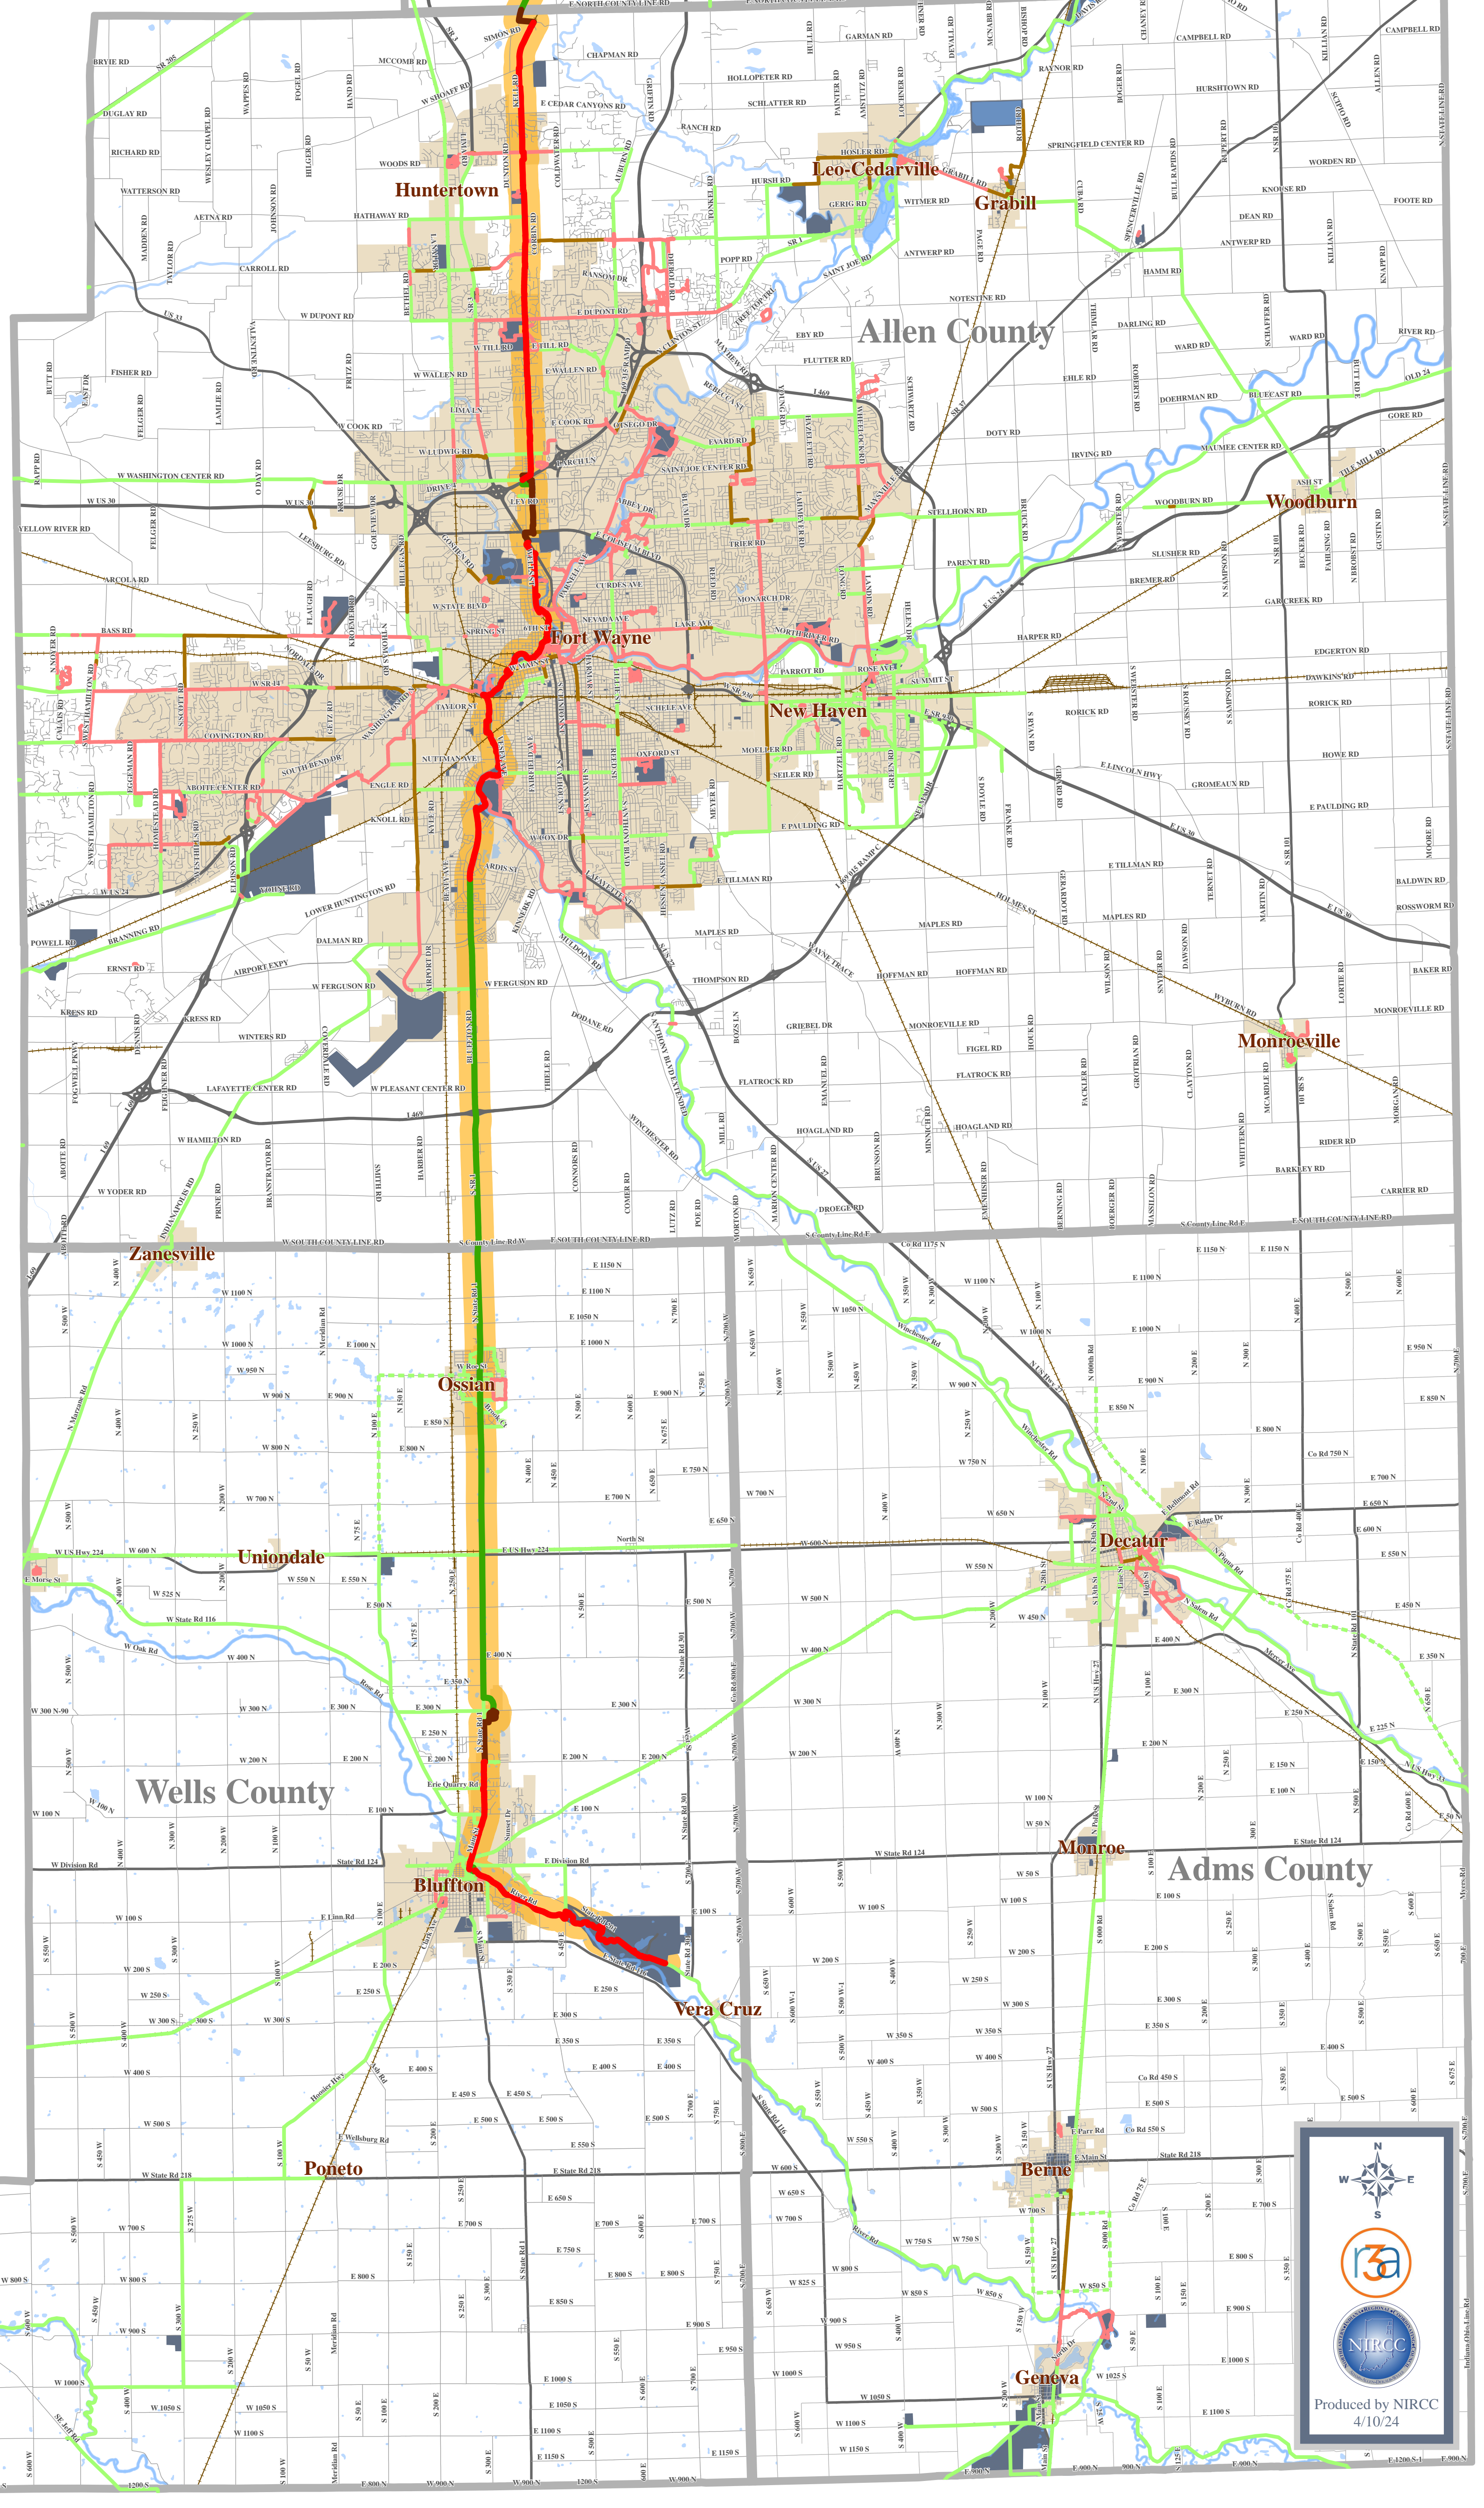

UNITED TRAILS
POKA-BACHE
CONNECTOR

P O K A - B A C H E

R O H C H E Z Z O C

UNITED TRAILS
POKA-BACHE
CONNECTOR

Northeast Indiana United Trails Plan

Existing Trail	Points of Interest	Highway
Planned Trail	City or Town	Street
Proposed Trail	County Boundary	Railroad
State Visionary Trail (Poka-Bache Connector)	Water	

0 2.5 5 10 Miles