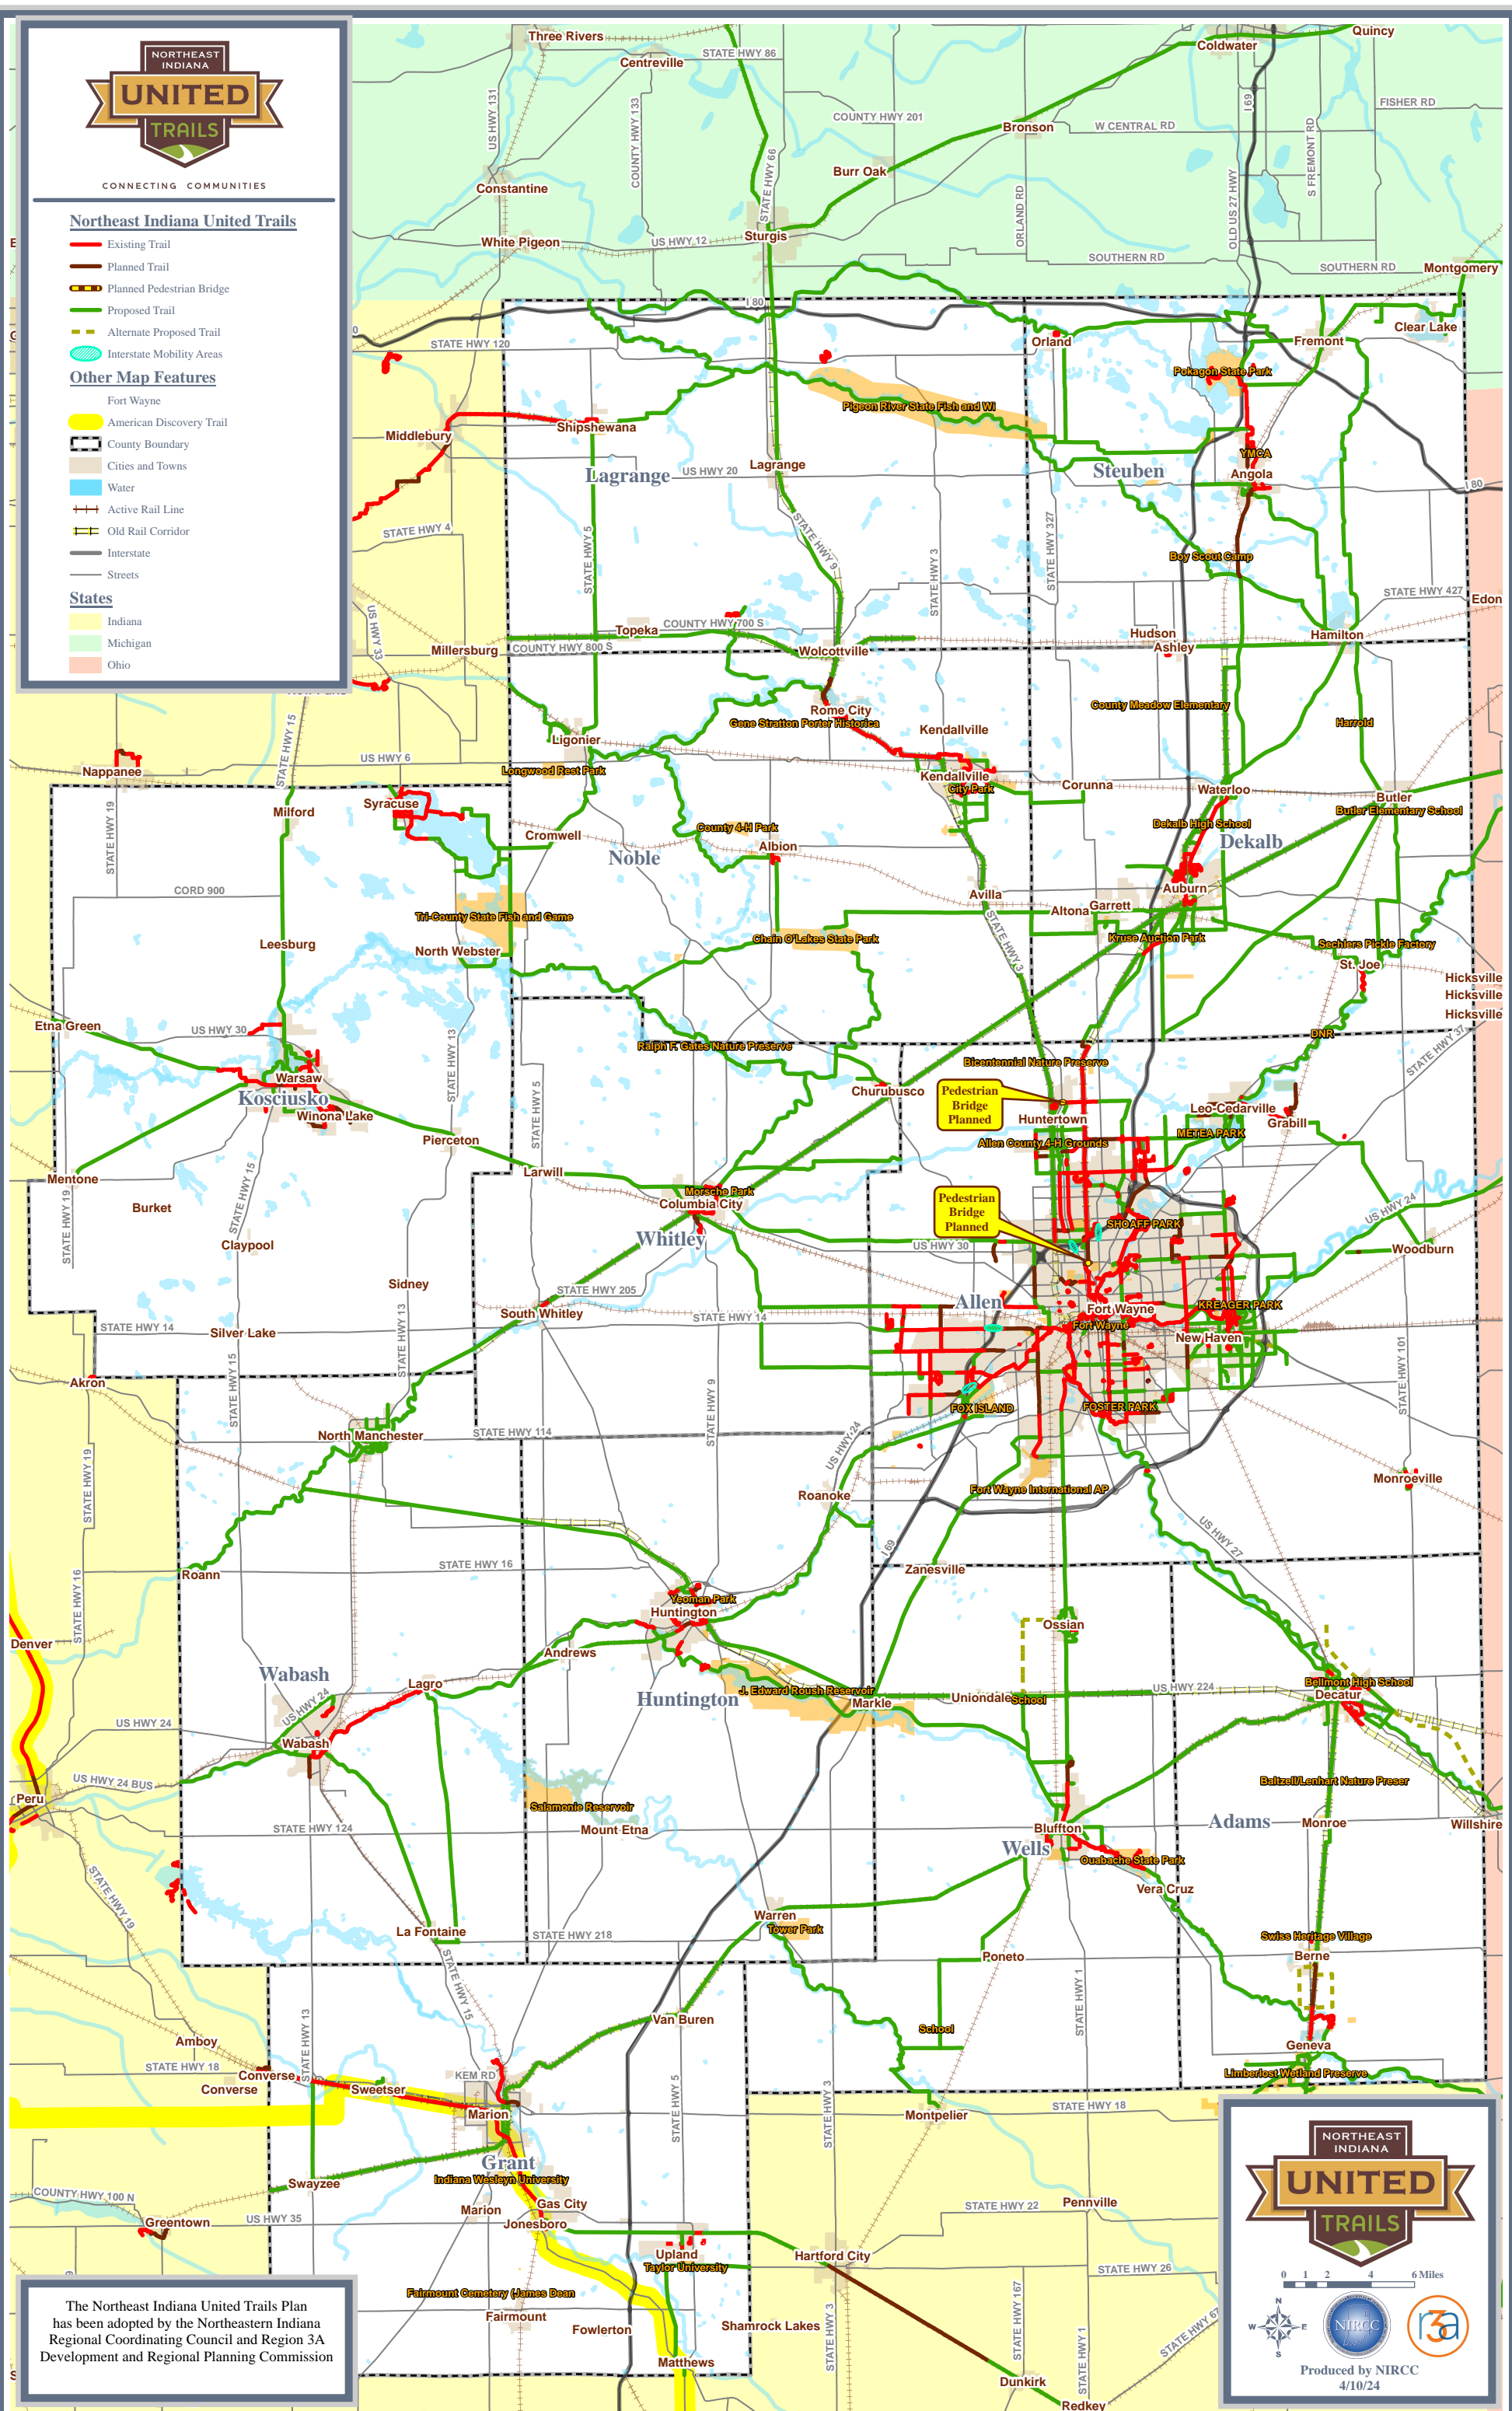

### Northeast Indiana United Trails

- Existing Trail
- Planned Trail
- Planned Pedestrian Bridge
- Proposed Trail
- Alternate Proposed Trail
- Interstate Mobility Areas

### Other Map Features

- Fort Wayne
- American Discovery Trail
- County Boundary
- Cities and Towns
- Water
- Active Rail Line
- Old Rail Corridor
- Interstate
- Streets

### States

- Indiana
- Michigan
- Ohio

The Northeast Indiana United Trails Plan has been adopted by the Northeastern Indiana Regional Coordinating Council and Region 3A Development and Regional Planning Commission

NORTHEAST INDIANA  
**UNITED TRAILS**  
0 1 2 4 6 Miles  
N  
W E S  
NIRCC R3A  
Produced by NIRCC  
4/10/24