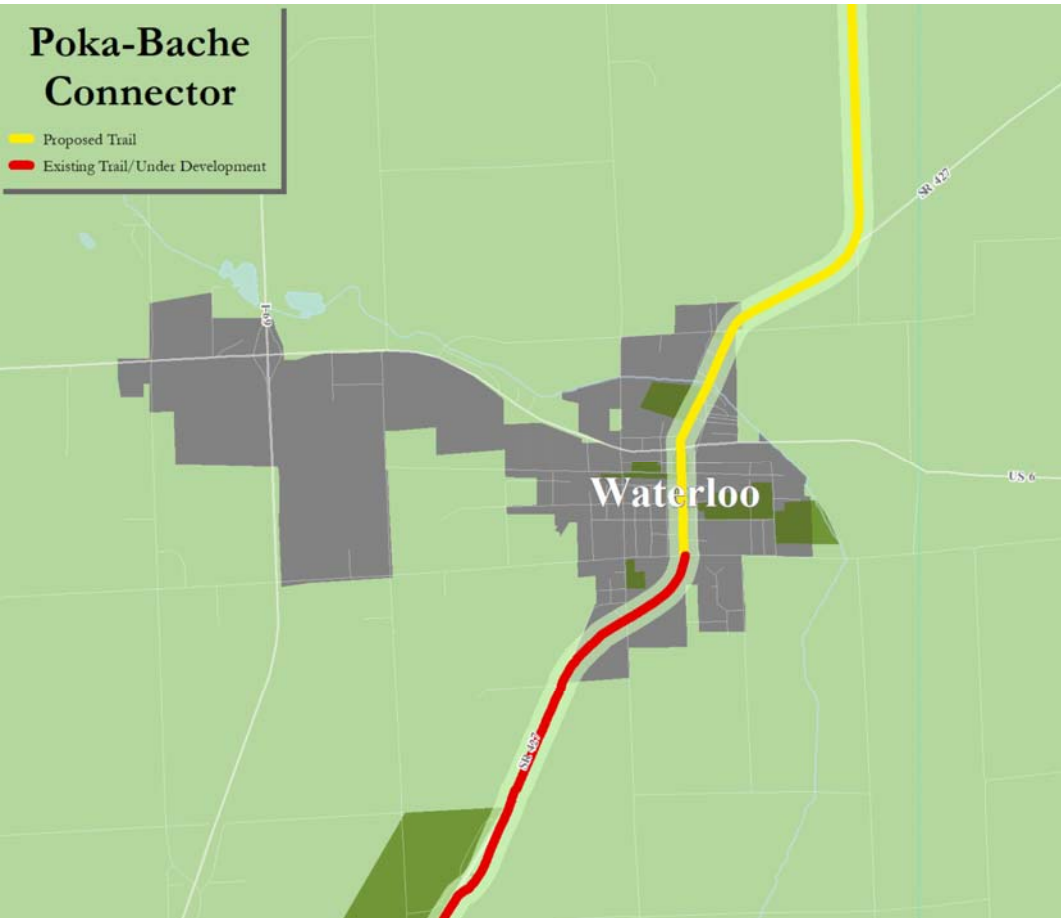

## Poka-Bache Connector

- Proposed Trail
- Existing Trail/Under Development

# Poka-Bache Connector Town of Waterloo

- 1.9 miles in the Town of Waterloo
  - This is 2.3% of the entire regional trail
  - 0.78 miles currently exist in the Town of Waterloo (41%)
- 2020 Census
  - Town of Waterloo population
    - 2,116
  - Waterloo Population within 1 mi of the Poka-Bache
    - 2,103 (99%)
- 2015 Employment
  - Town of Waterloo Employment
    - 940
  - Waterloo Employment within 1 mi of the Poka-Bache
    - 366 (39%)