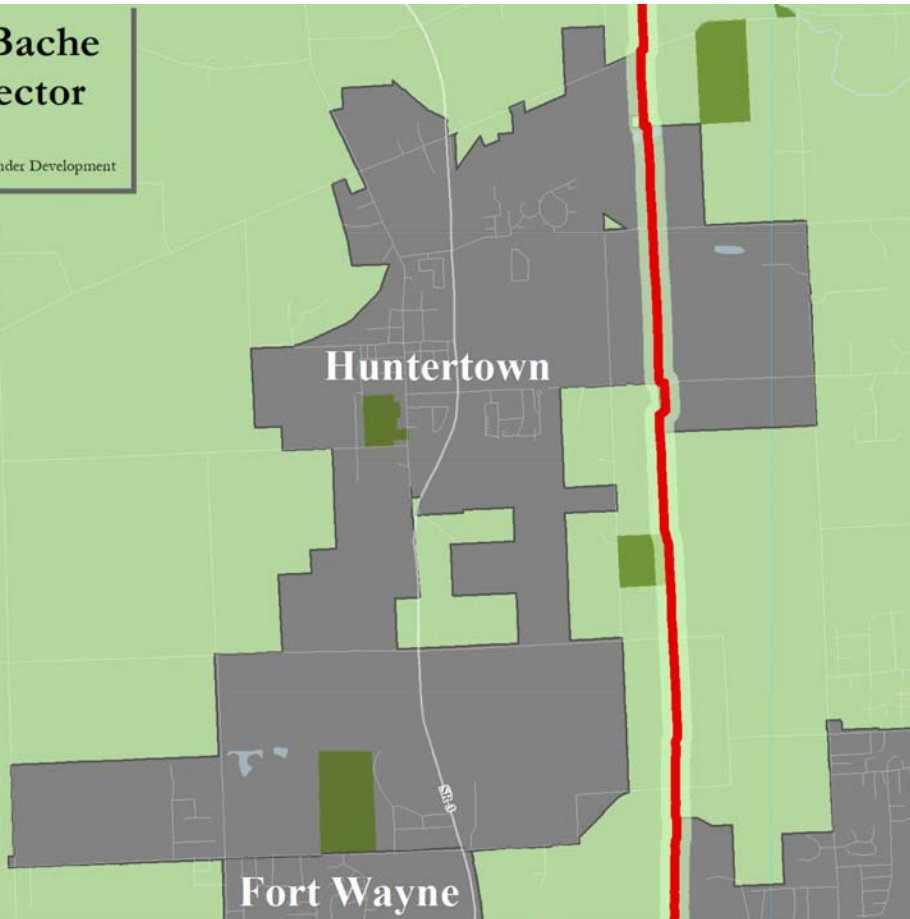

Poka-Bache Connector

- Proposed Trail
- Existing Trail/Under Development

Poka-Bache Connector Town of Huntertown

- 1.4 miles in the Town of Huntertown
 - This is 1.7% of the entire regional trail
 - 0 miles currently exist in the Town of Huntertown
 - 1.4 miles are currently under development (once completed, 100% will be existing)
- 2020 Census
 - Town of Huntertown population
 - 9,141
 - Huntertown Population within 1 mi of the Poka-Bache
 - 5,907 (65%)
- 2015 Employment
 - Town of Huntertown Employment
 - 1550
 - Huntertown Employment within 1 mi of the Poka-Bache
 - 174 (11%)