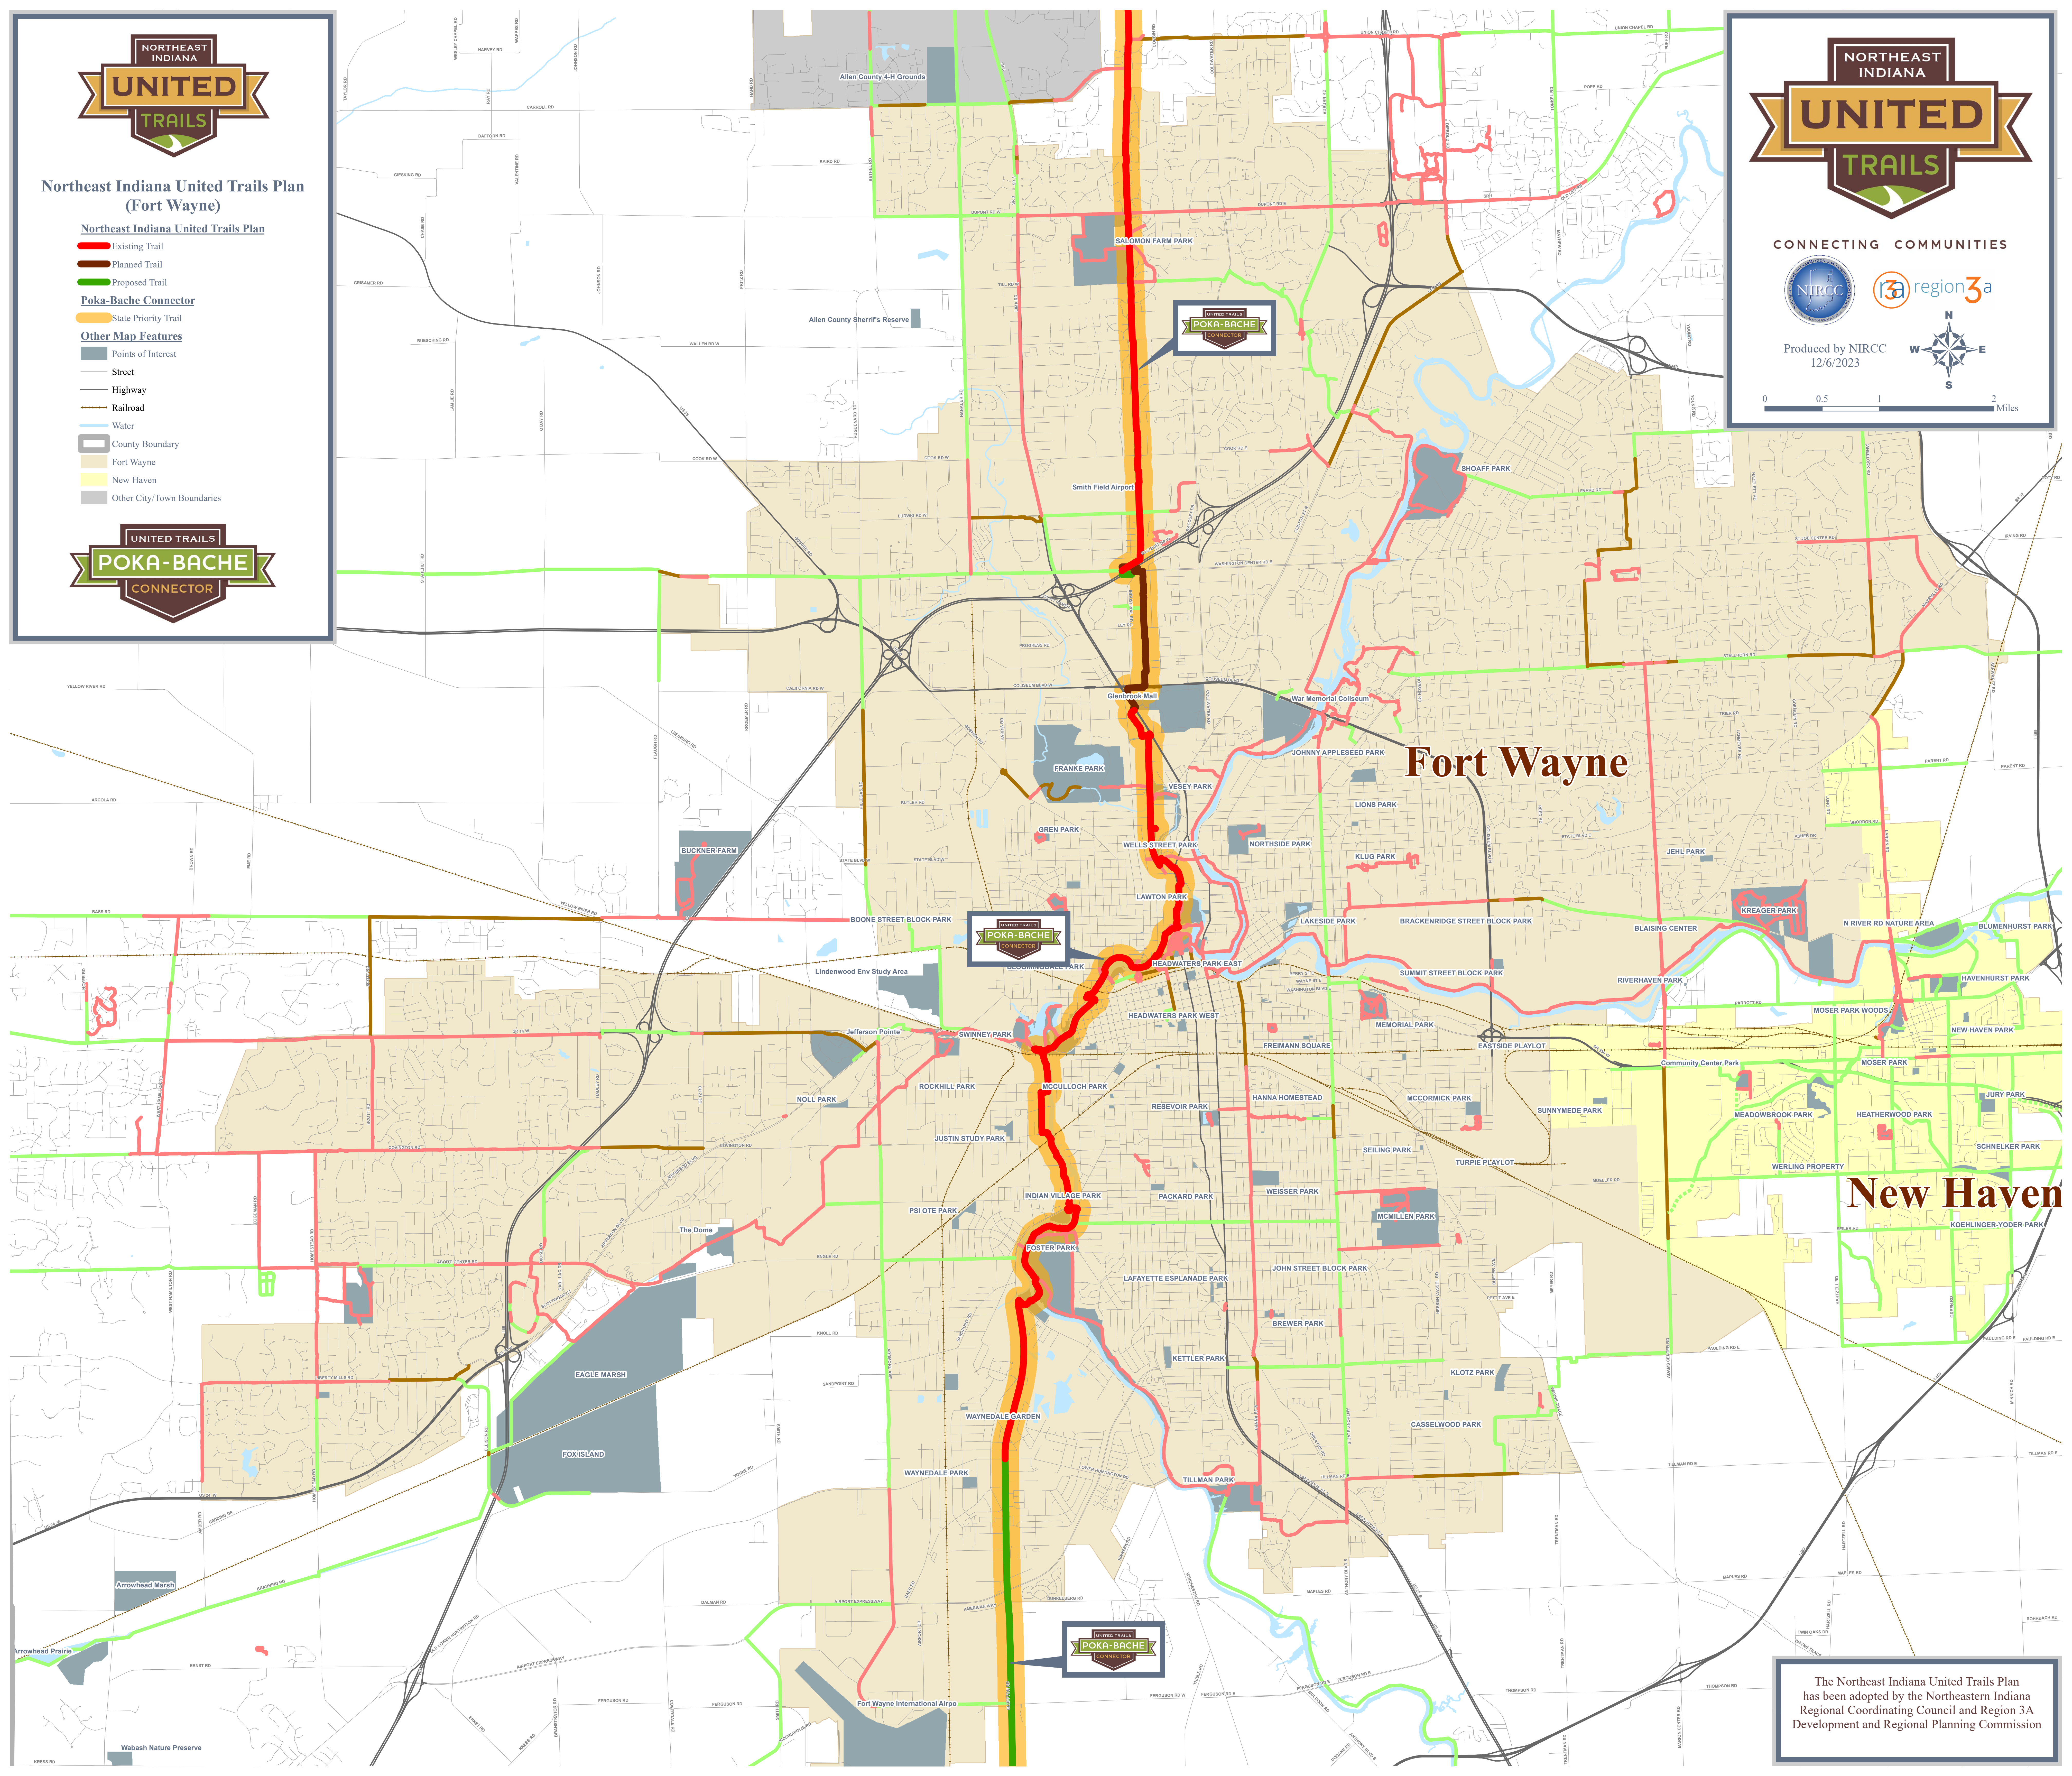

Northeast Indiana United Trails Plan (Fort Wayne)

Northeast Indiana United Trails Plan

- Existing Trail
- Planned Trail
- Proposed Trail
- Poka-Bache Connector**
- State Priority Trail
- Other Map Features**
- Points of Interest
- Street
- Highway
- Railroad
- Water
- County Boundary
- Fort Wayne
- New Haven
- Other City/Town Boundaries

CONNECTING COMMUNITIES

Produced by NIRCC
12/6/2023

0 0.5 1 2 Miles

Fort Wayne

New Haven

The Northeast Indiana United Trails Plan has been adopted by the Northeastern Indiana Regional Coordinating Council and Region 3A Development and Regional Planning Commission