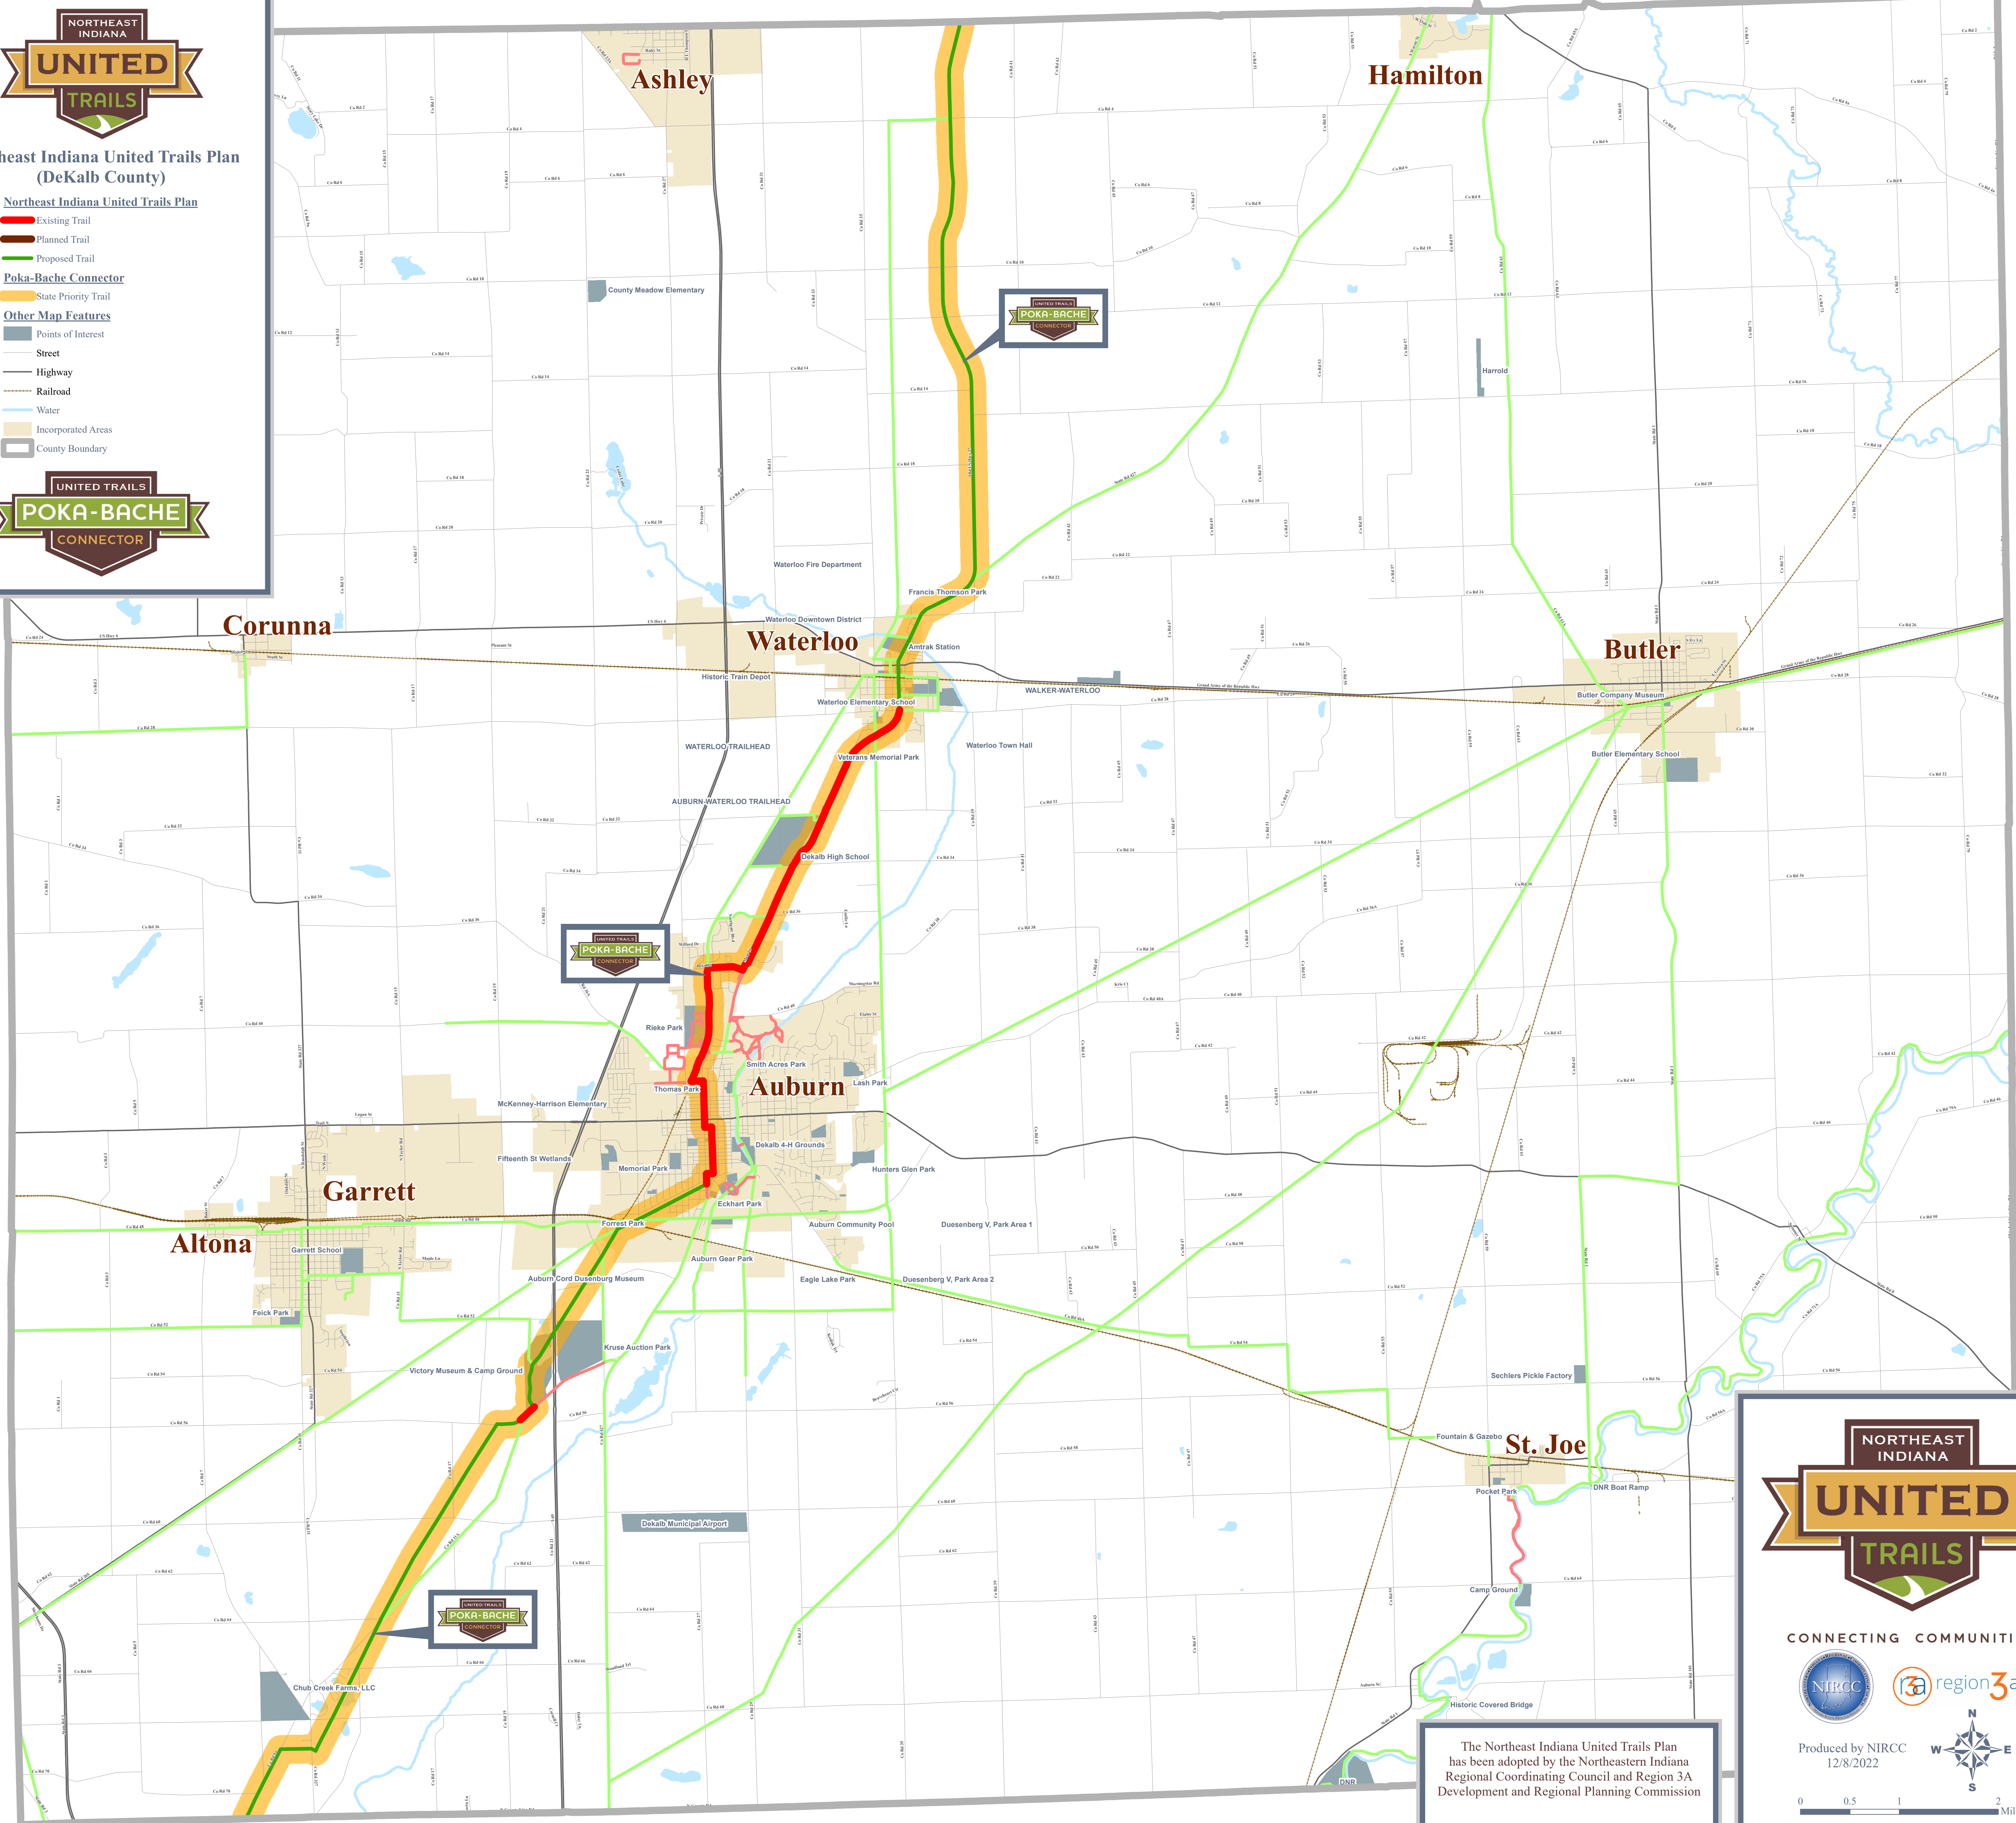

Northeast Indiana United Trails Plan
(DeKalb County)

Northeast Indiana United Trails Plan

- Existing Trail
 - Planned Trail
 - Proposed Trail
 - Poka-Bache Connector
 - State Priority Trail
- Other Map Features**
- Points of Interest
 - Street
 - Highway
 - Railroad
 - Water
 - Incorporated Areas
 - County Boundary

The Northeast Indiana United Trails Plan has been adopted by the Northeastern Indiana Regional Coordinating Council and Region 3A Development and Regional Planning Commission

CONNECTING COMMUNITIES

Produced by NIRCC
12/8/2022

0 0.5 1 2 Miles