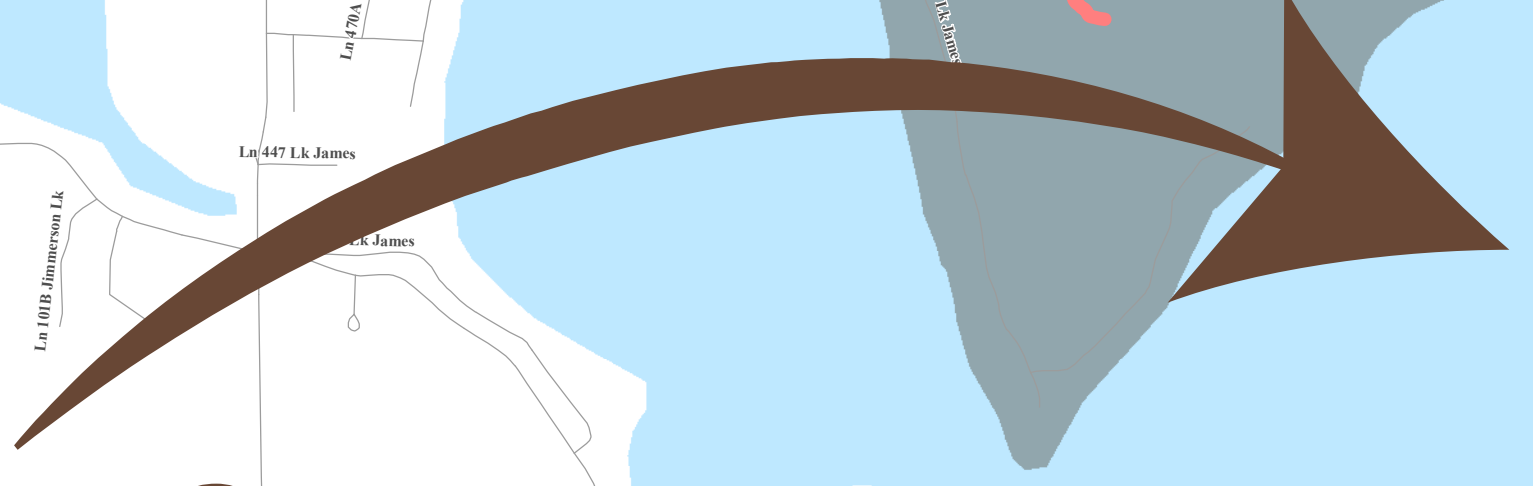

Pokagon State Park

Angola

Northeast Indiana United Trails Plan (Angola)

Northeast Indiana United Trails Plan

- Existing Trail
- Planned Trail
- Proposed Trail

Poka-Bache Connector

- State Priority Trail

Other Map Features

- Points of Interest
- Street
- Highway
- Railroad
- Water
- Incorporated Areas
- County Boundary

CONNECTING COMMUNITIES

Produced by NIRCC
12/8/2022

The Northeast Indiana United Trails Plan has been adopted by the Northeastern Indiana Regional Coordinating Council and Region 3A Development and Regional Planning Commission